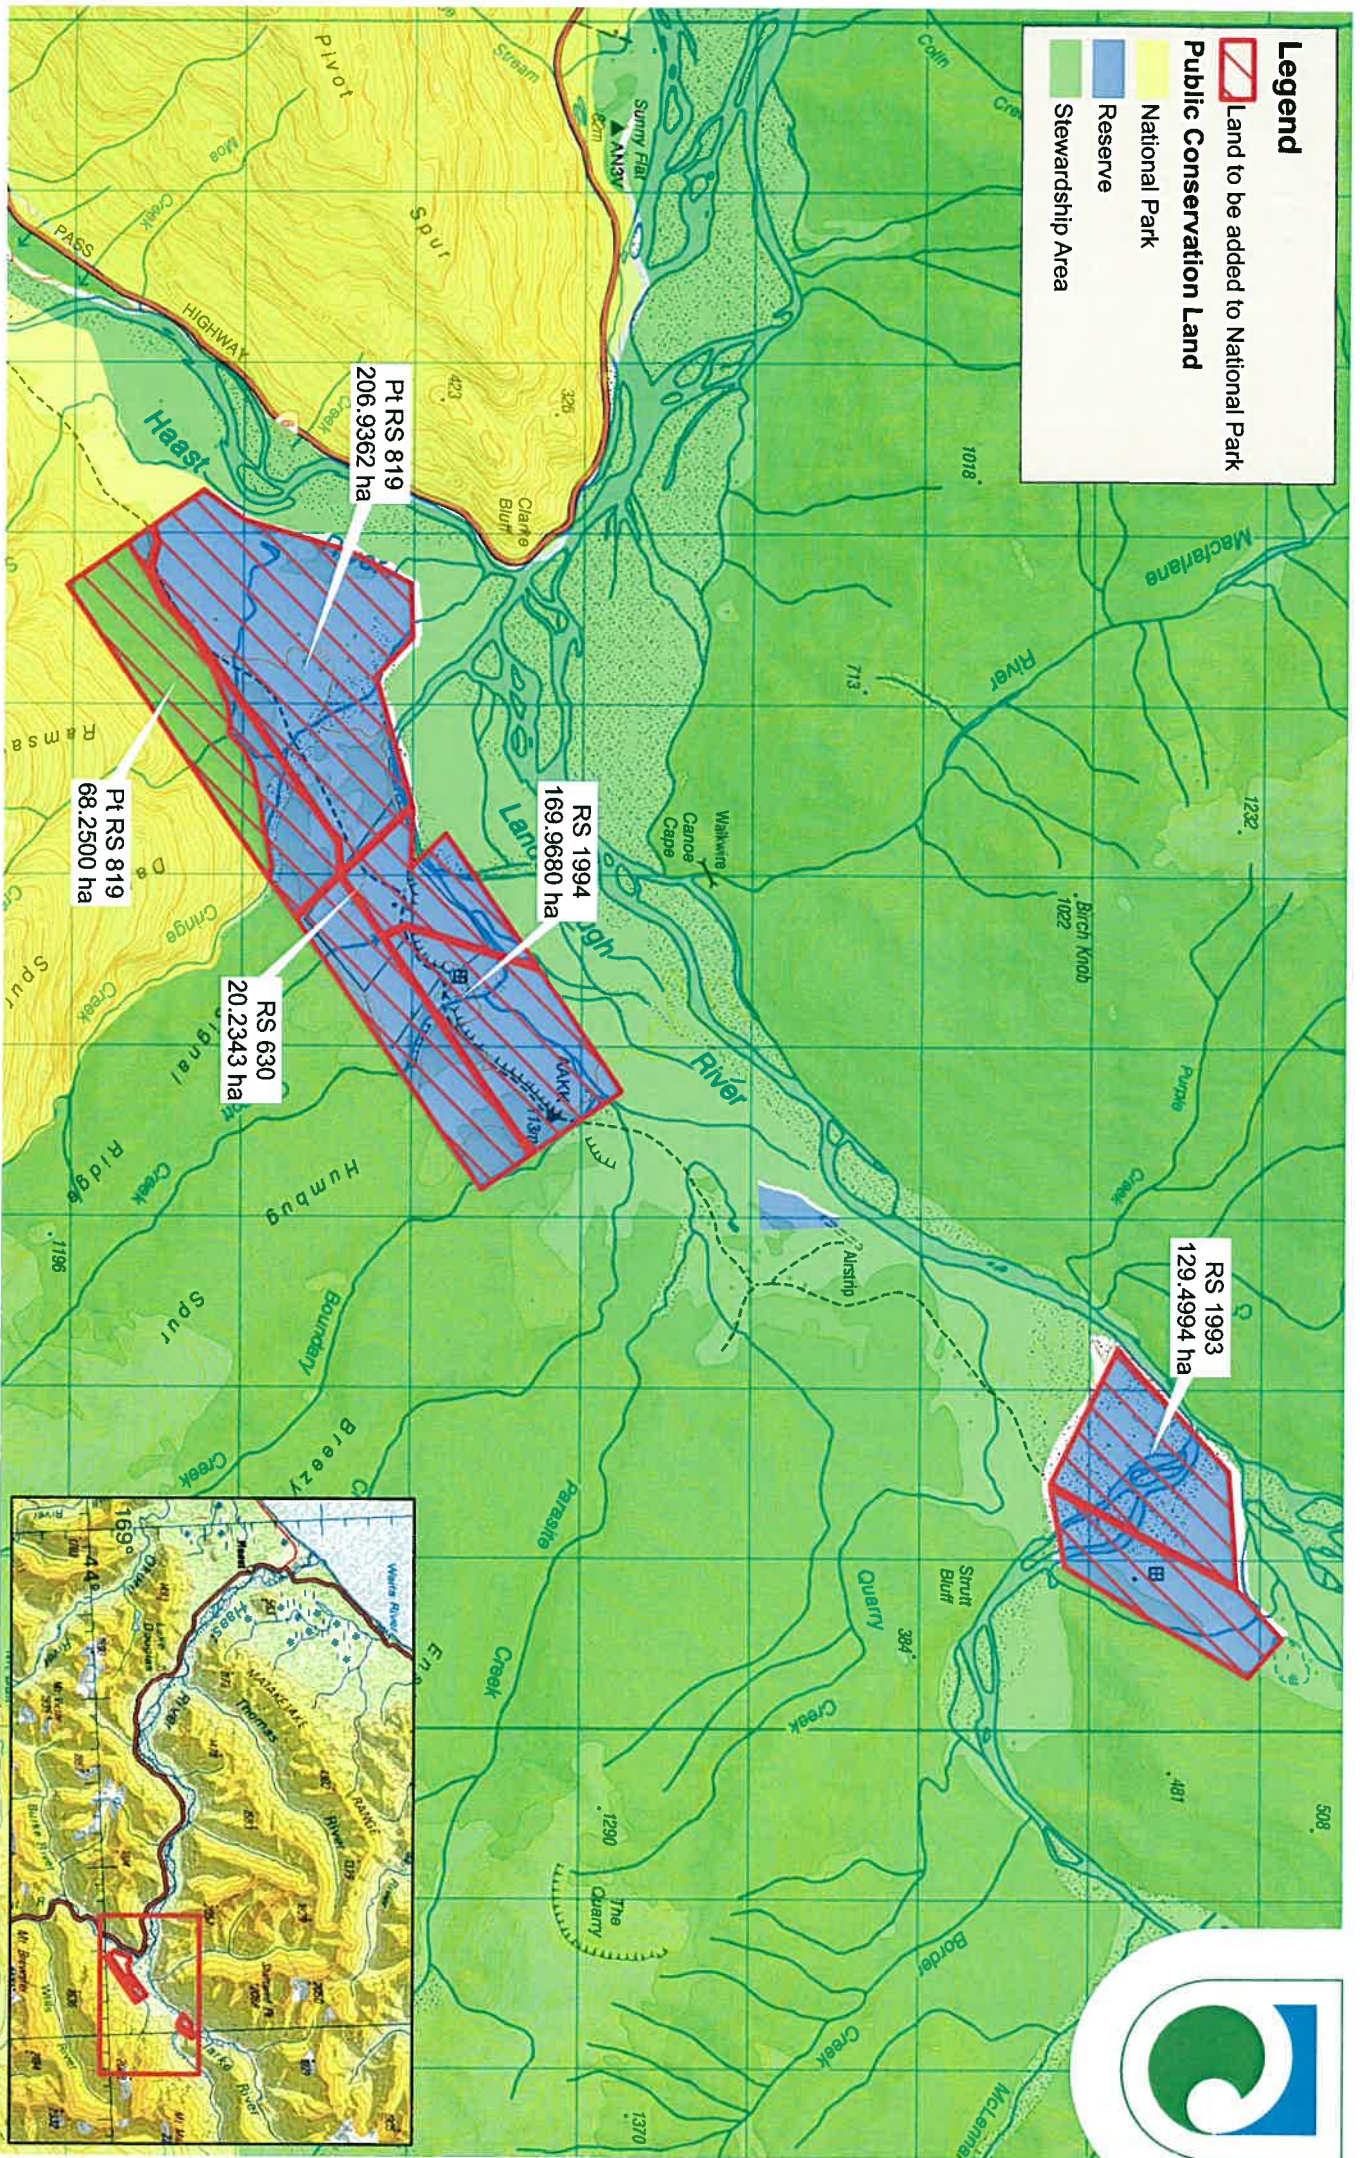

Land to be add to  
**Mt Aspiring National Park**

West Coast Tai Poutiri Conservancy. Map prepared: 7/09/2011. Path: G:\GIS\Projects\_2011\Community\_Relations\030\_Land\_to\_add\_to\_National\_Parks

Department of  
**Conservation**  
*Te Papa Atawhai*

Crown Copyright Reserved.  
Projection: Transverse Mercator  
Datum: NZGD 2000  
Orthophoto WCRC (2009)

**Legend**

-  Land to be added to National Park
-  National Conservation Land
-  Reserve
-  Stewardship Area

**Land to be add to  
Mt Aspiring National Park**