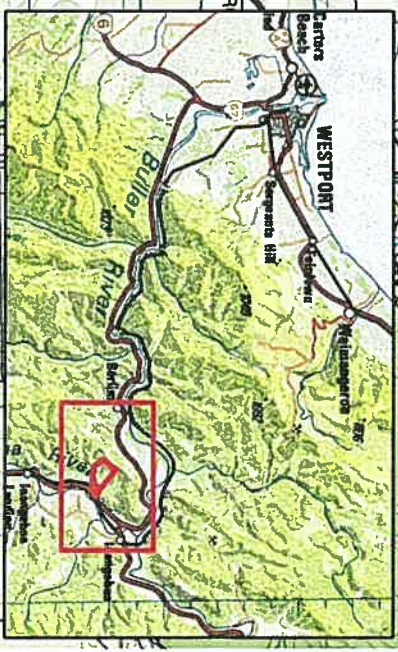

**Legend**

- Land to be added to National Park
- Parcel boundaries

**Conservation Units**

- Conservation Park
- Marginal Strip
- National Park
- Reserve
- Specially Protected Area
- Stewardship Area

**Land to be added to  
Paparoa National Park**

West Coast Tai Poutini Conservancy. Map prepared: 7/09/2011. Path: G:\GIS\Projects\_2011\Community\_Relations\030\_Land\_to\_add\_to\_National\_Parks

Crown Copyright Reserved.  
 Projection: Transverse Mercator  
 Datum: NZGD 2000  
 Orthophoto WCRC (2009)