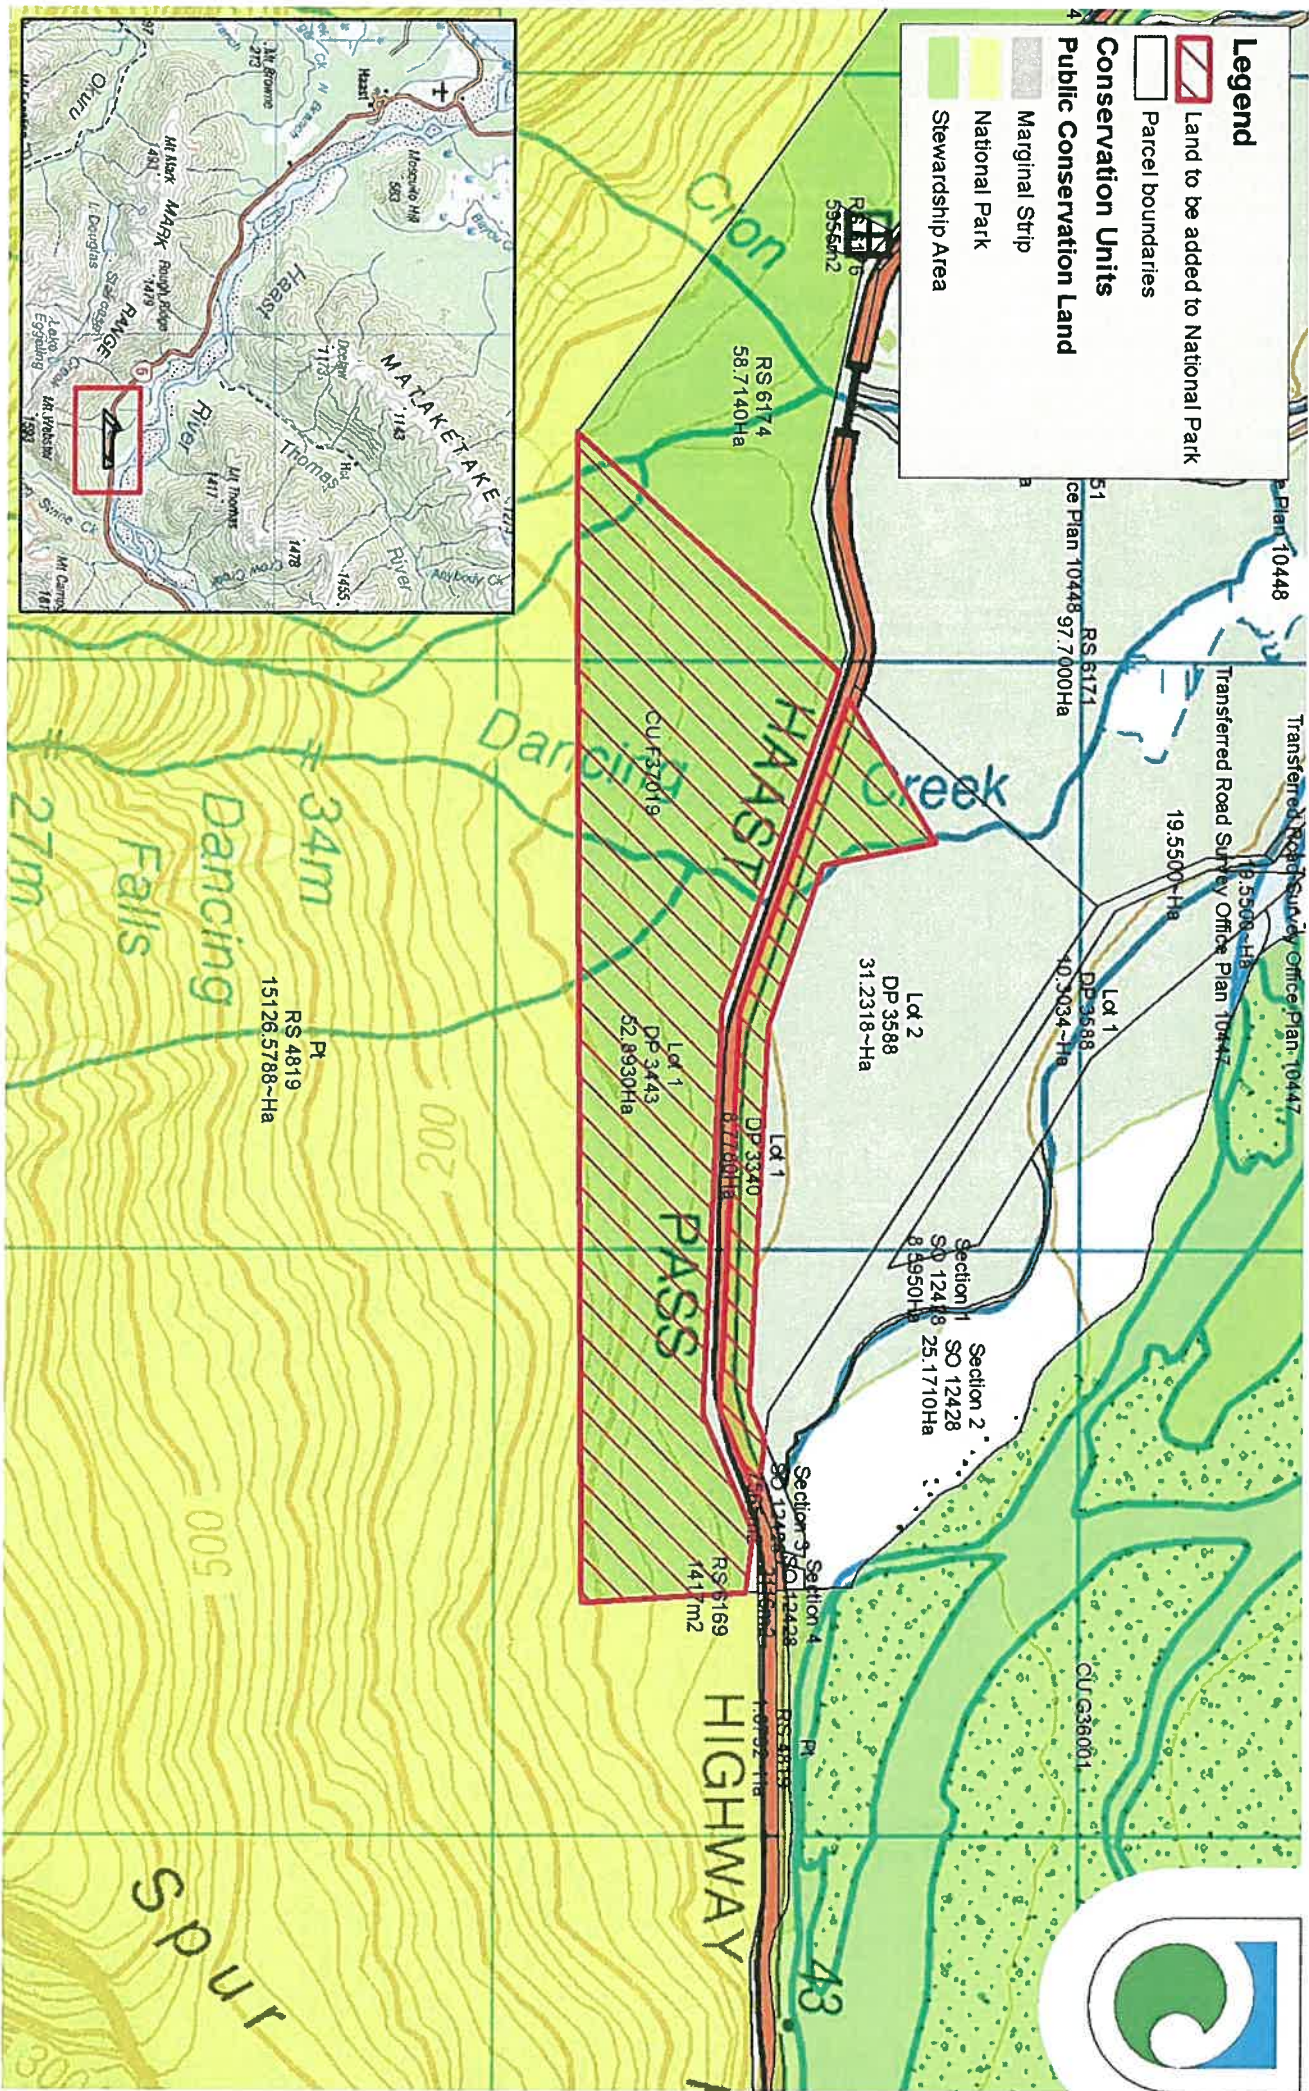

Land to be added to  
**Westland Tai Poutini National Park**

West Coast Tai Poutini Conservancy. Map prepared: 7/09/2011. Path: G:\GIS\Projects\_2011\Community\_Relations\030\_Land\_to\_add\_to\_National\_Parks\

Crown Copyright Reserved.  
Projection: Transverse Mercator  
Datum: NZGD 2000  
Orthophoto WCRC (2009)

**Department of Conservation**  
*Te Papa Atawhai*

**Legend**

- Land to be added to National Park
- Parcel boundaries
- Conservation Units
- Public Conservation Land
- Marginal Strip
- National Park
- Stewardship Area

Land to be add to  
**Mt Aspiring National Park**

West Coast Tai Poutiri Conservancy. Map prepared: 7/09/2011. Path: G:\GIS\Projects\_2011\Community\_Relations\030\_Land\_to\_add\_to\_National\_Parks

Department of  
**Conservation**  
*Te Papa Atawhai*

Crown Copyright Reserved.  
Projection: Transverse Mercator  
Datum: NZGD 2000  
Orthophoto WCRC (2009)

**Legend**

-  Land to be added to National Park
-  National Conservation Land
-  Reserve
-  Stewardship Area