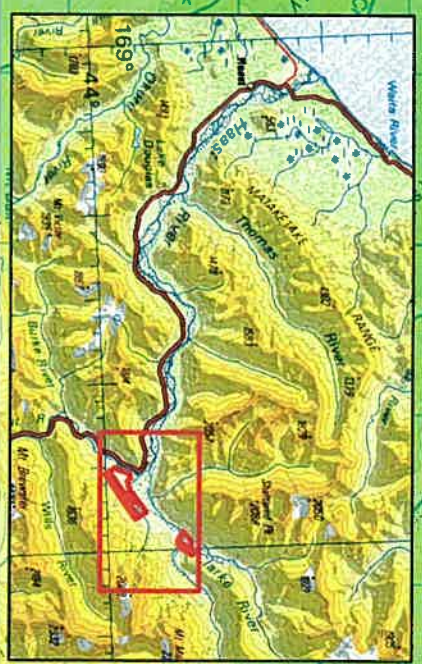

Crown Copyright Reserved.  
Projection: Transverse Mercator  
Datum: NZGD 2000  
Orthophoto WCRC (2009)

**Legend**

-  Land to be added to National Park
-  National Conservation Land
-  Reserve
-  Stewardship Area