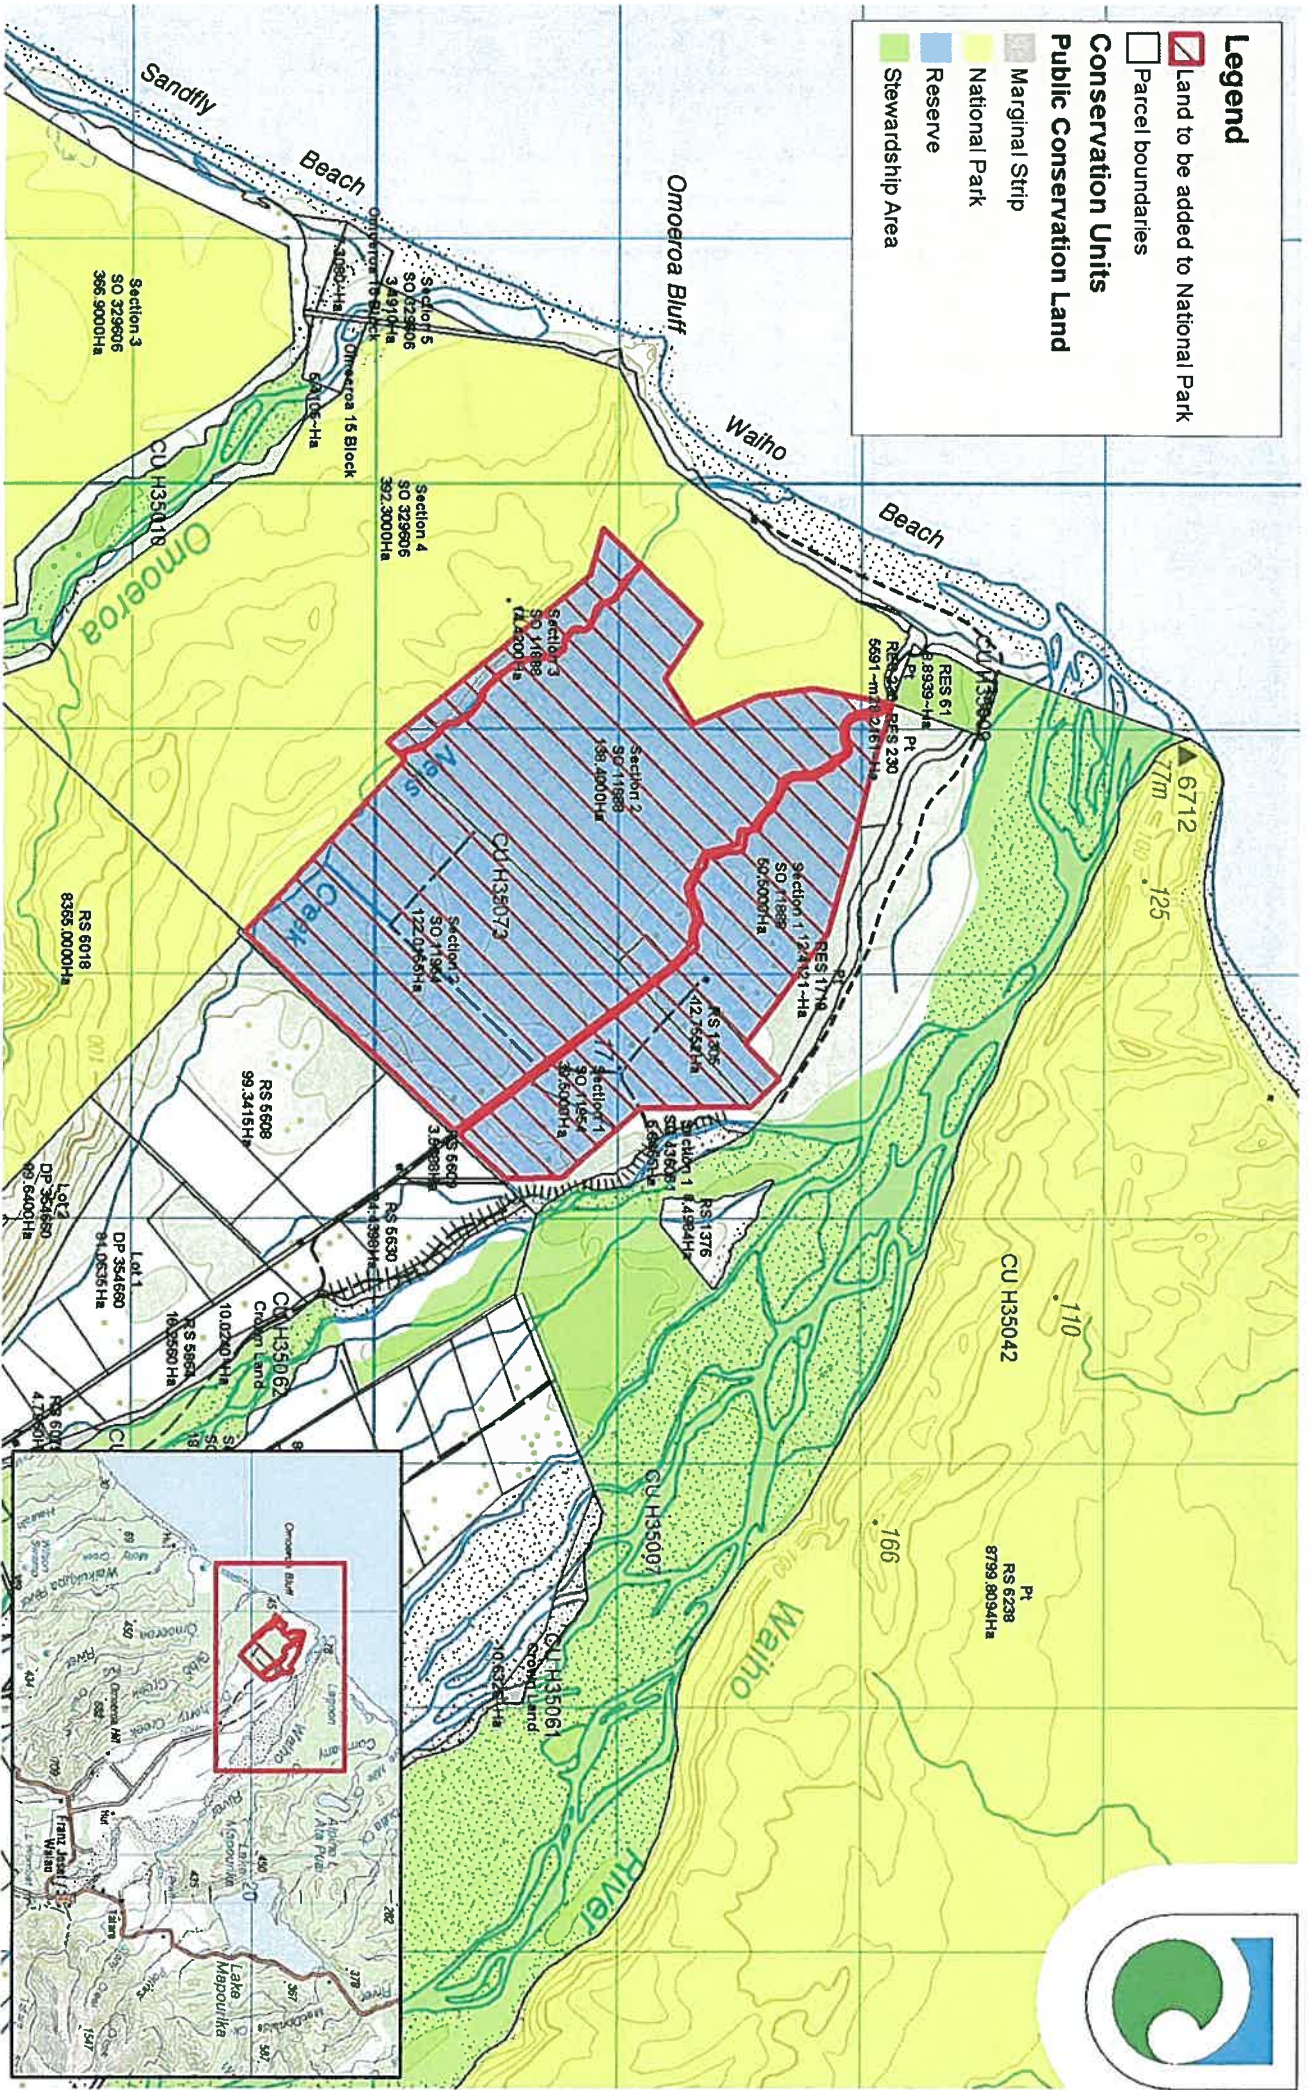

**Legend**

- Land to be added to National Park
- Parcel boundaries

**Conservation Units**

- Conservation Park
- Marginal Strip
- National Park
- Reserve
- Specially Protected Area
- Stewardship Area

**Land to be added to  
Paparoa National Park**

**Department of  
Conservation**  
*Te Papa Atawhai*

**Legend**

- Land to be added to National Park
- Parcel boundaries
- Conservation Units**
- Marginal Strip
- National Park
- Reserve
- Stewardship Area

Crown Copyright Reserved.  
Projection: Transverse Mercator  
Datum: NZGD 2000  
Orthophoto WCRC (2009)

**Department of Conservation**  
*Te Papa Atawhai*

**Legend**

- Land to be added to National Park
- Parcel boundaries
- Conservation Units
- Public Conservation Land
- Marginal Strip
- National Park
- Stewardship Area

Crown Copyright Reserved.  
Projection: Transverse Mercator  
Datum: NZGD 2000  
Orthophoto WCRC (2009)

**Legend**

-  Land to be added to National Park
-  National Conservation Land
-  Reserve
-  Stewardship Area