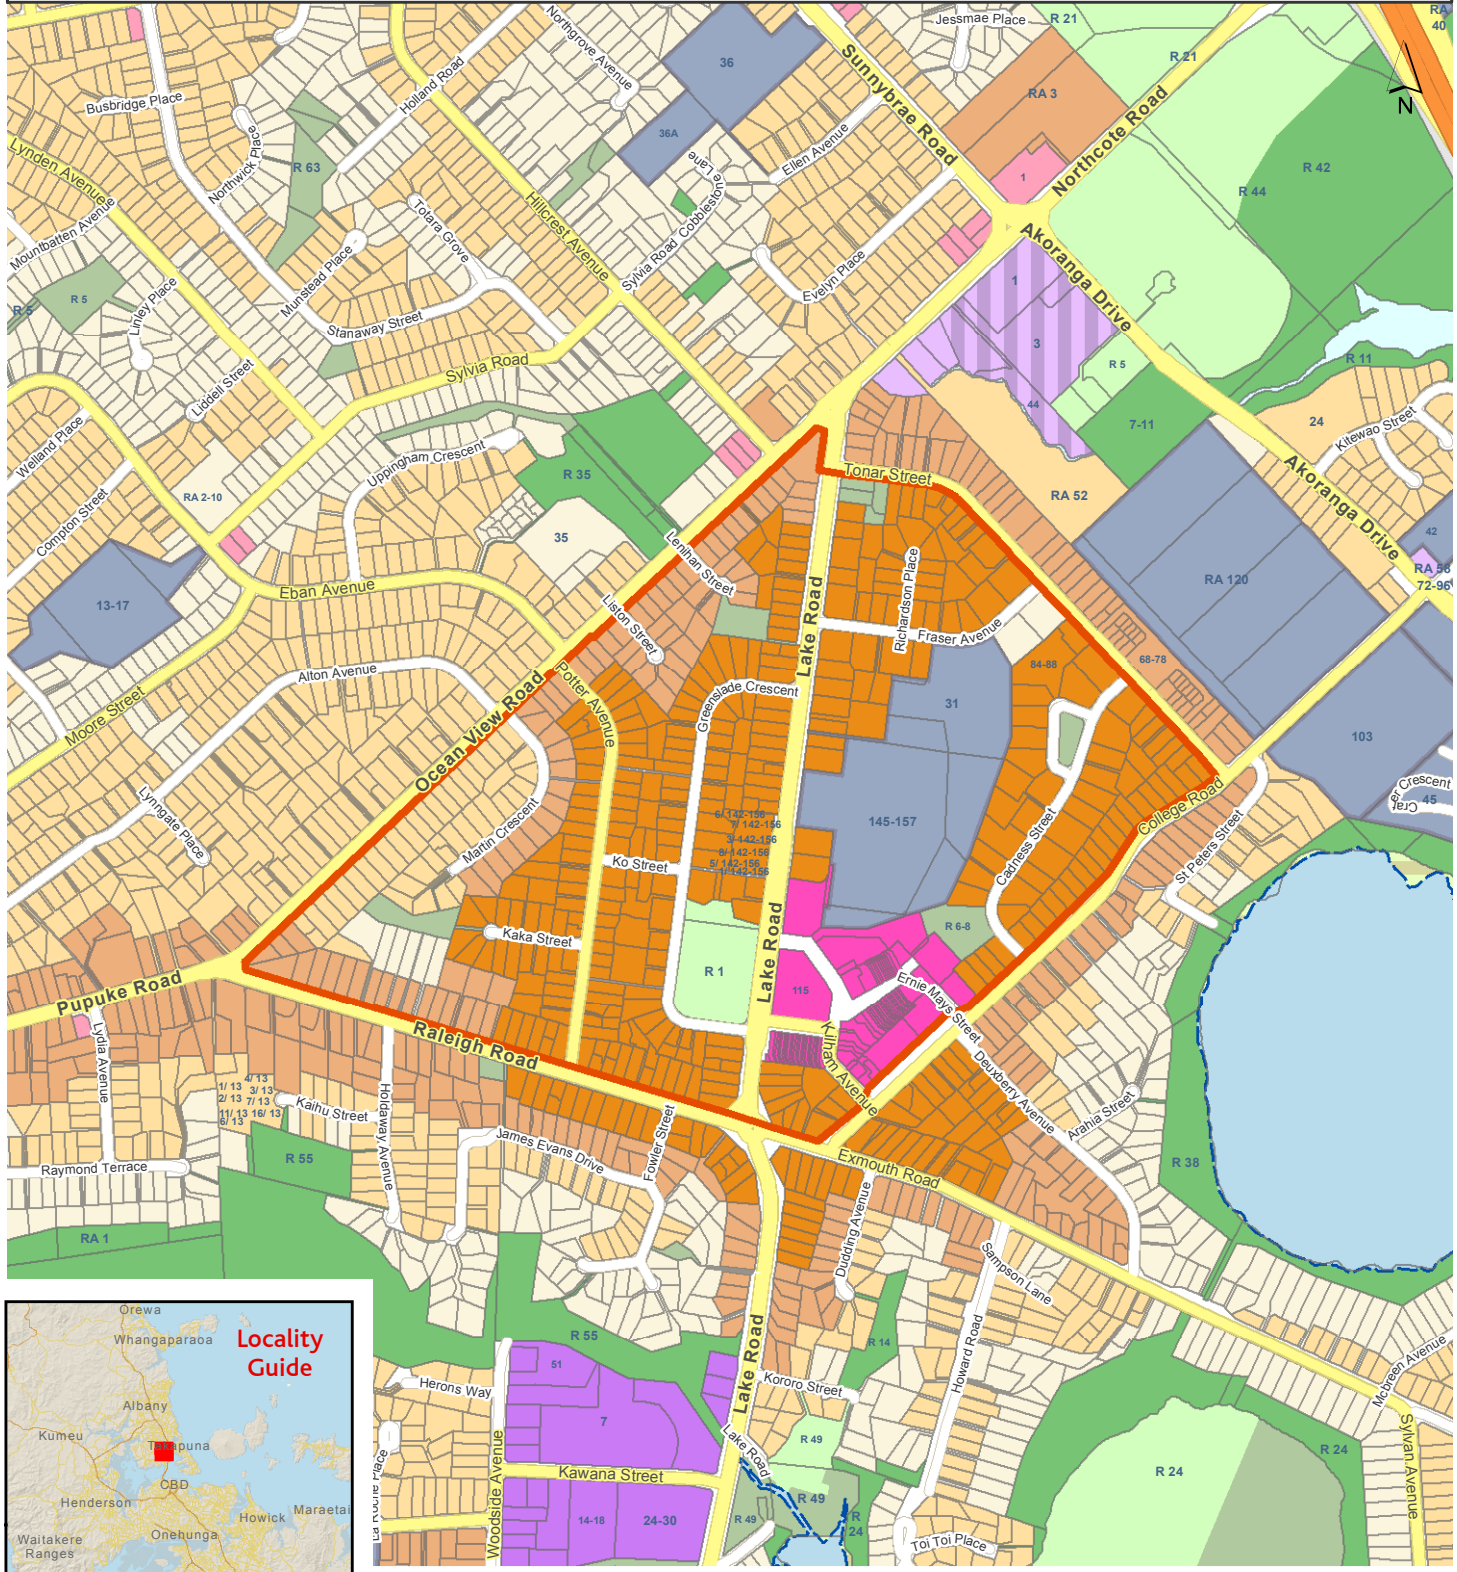

Special Housing Area Great North Road Strategic Area

0 150 300 m

Created Date: 06 May 2014
Scale @ A4 = 1:10,500

Special Housing Area (SHA)

Parcel Boundaries

Address label

Special Housing Area Otahuhu Coast Strategic Area

Special Housing Area Flat Bush Strategic Area

Special Housing Area Northcote Strategic Area

Special Housing Area Albany East Strategic Area

UNITARY PLAN ENVIRONMENT									
	Special Purpose		Green Infrastructure Corridor		General Business		Rural Production		Defence [rcp/dp]
	Large Lot		Rural and Coastal Settlement		Business Park		Public Open Space - Conservation		Ferry Terminal [rcp/dp]
	Single House		Neighbourhood Centre		Light Industry		Public Open Space - Informal Recreation		Minor Port [rcp/dp]
	Mixed Housing Suburban		Local Centre		Heavy Industry		Public Open Space - Sport and Active Recreation		Marina [rcp/dp]
	Mixed Housing Urban		Town Centre		Rural Conservation		Public Open Space - Community		Mooring [rcp]
	Terrace Housing and Apartment Buildings		Metropolitan Centre		Countryside Living		Public Open Space - Civic Spaces		General Coastal Marine [rcp]
	Future Urban		City Centre		Rural Coastal		Strategic Transport Corridor		Water [i]
			Mixed Use		Mixed Rural				Coastal Transition
									Hauraki Gulf Islands

<p>0 175 350</p> <p>Created Date: 06 May 2014 Scale @ A4 = 1:12,000</p>	<ul style="list-style-type: none"> Special Housing Area (SHA) Parcel Boundaries Address label 	<p>Auckland Council Te Kaitiaki o Te Tamaki Makaurau</p>
---------------------------------------------------------------------------------------	-----------------------------------------------------------------------------------------------------------------------------------	---------------------------------------------------------------------

Special Housing Area Takanini Strategic Area

Special Housing Area New Lynn Strategic Area