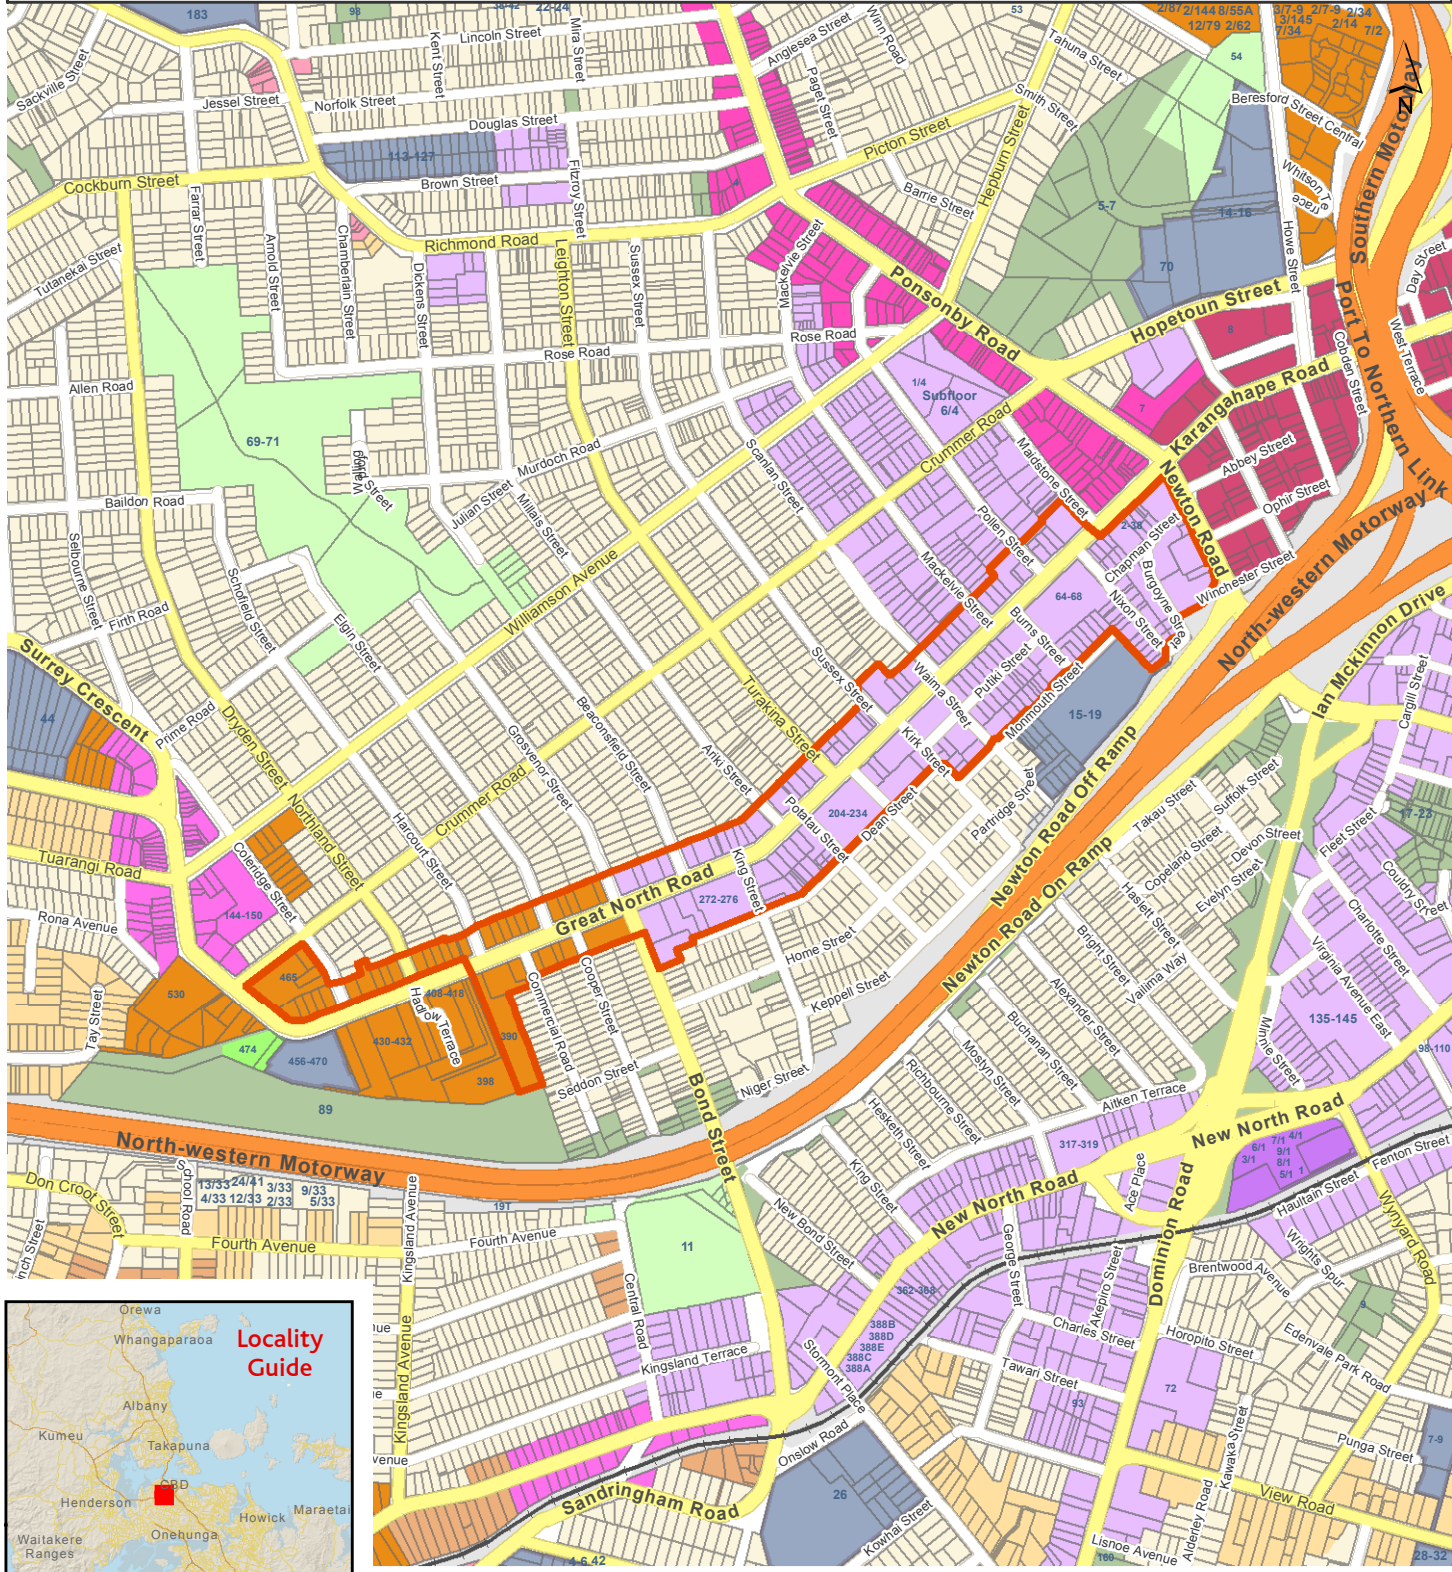

Special Housing Area Great North Road Strategic Area

0 150 300 m

Created Date: 06 May 2014
Scale @ A4 = 1:10,500

Special Housing Area (SHA)

Parcel Boundaries

Address label

Special Housing Area Otahuhu Coast Strategic Area

Special Housing Area Flat Bush Strategic Area

Special Housing Area Northcote Strategic Area

Special Housing Area Albany East Strategic Area

UNITARY PLAN ENVIRONMENT									
	Special Purpose		Green Infrastructure Corridor		General Business		Rural Production		Defence [rcp/dp]
	Large Lot		Rural and Coastal Settlement		Business Park		Public Open Space - Conservation		Ferry Terminal [rcp/dp]
	Single House		Neighbourhood Centre		Light Industry		Public Open Space - Informal Recreation		Minor Port [rcp/dp]
	Mixed Housing Suburban		Local Centre		Heavy Industry		Public Open Space - Sport and Active Recreation		Marina [rcp/dp]
	Mixed Housing Urban		Town Centre		Rural Conservation		Public Open Space - Community		Mooring [rcp]
	Terrace Housing and Apartment Buildings		Metropolitan Centre		Countryside Living		Public Open Space - Civic Spaces		General Coastal Marine [rcp]
	Future Urban		City Centre		Rural Coastal		Strategic Transport Corridor		Water [i]
			Mixed Use		Mixed Rural				Coastal Transition
									Hauraki Gulf Islands

<p>0 175 350</p> <p>Created Date: 06 May 2014 Scale @ A4 = 1:12,000</p>	<ul style="list-style-type: none"> Special Housing Area (SHA) Parcel Boundaries Address label 	<p>Auckland Council Te Kaitiaki o Te Tamaki Makaurau</p>
---------------------------------------------------------------------------------------	-----------------------------------------------------------------------------------------------------------------------------------	---------------------------------------------------------------------

Special Housing Area Takanini Strategic Area

Special Housing Area New Lynn Strategic Area