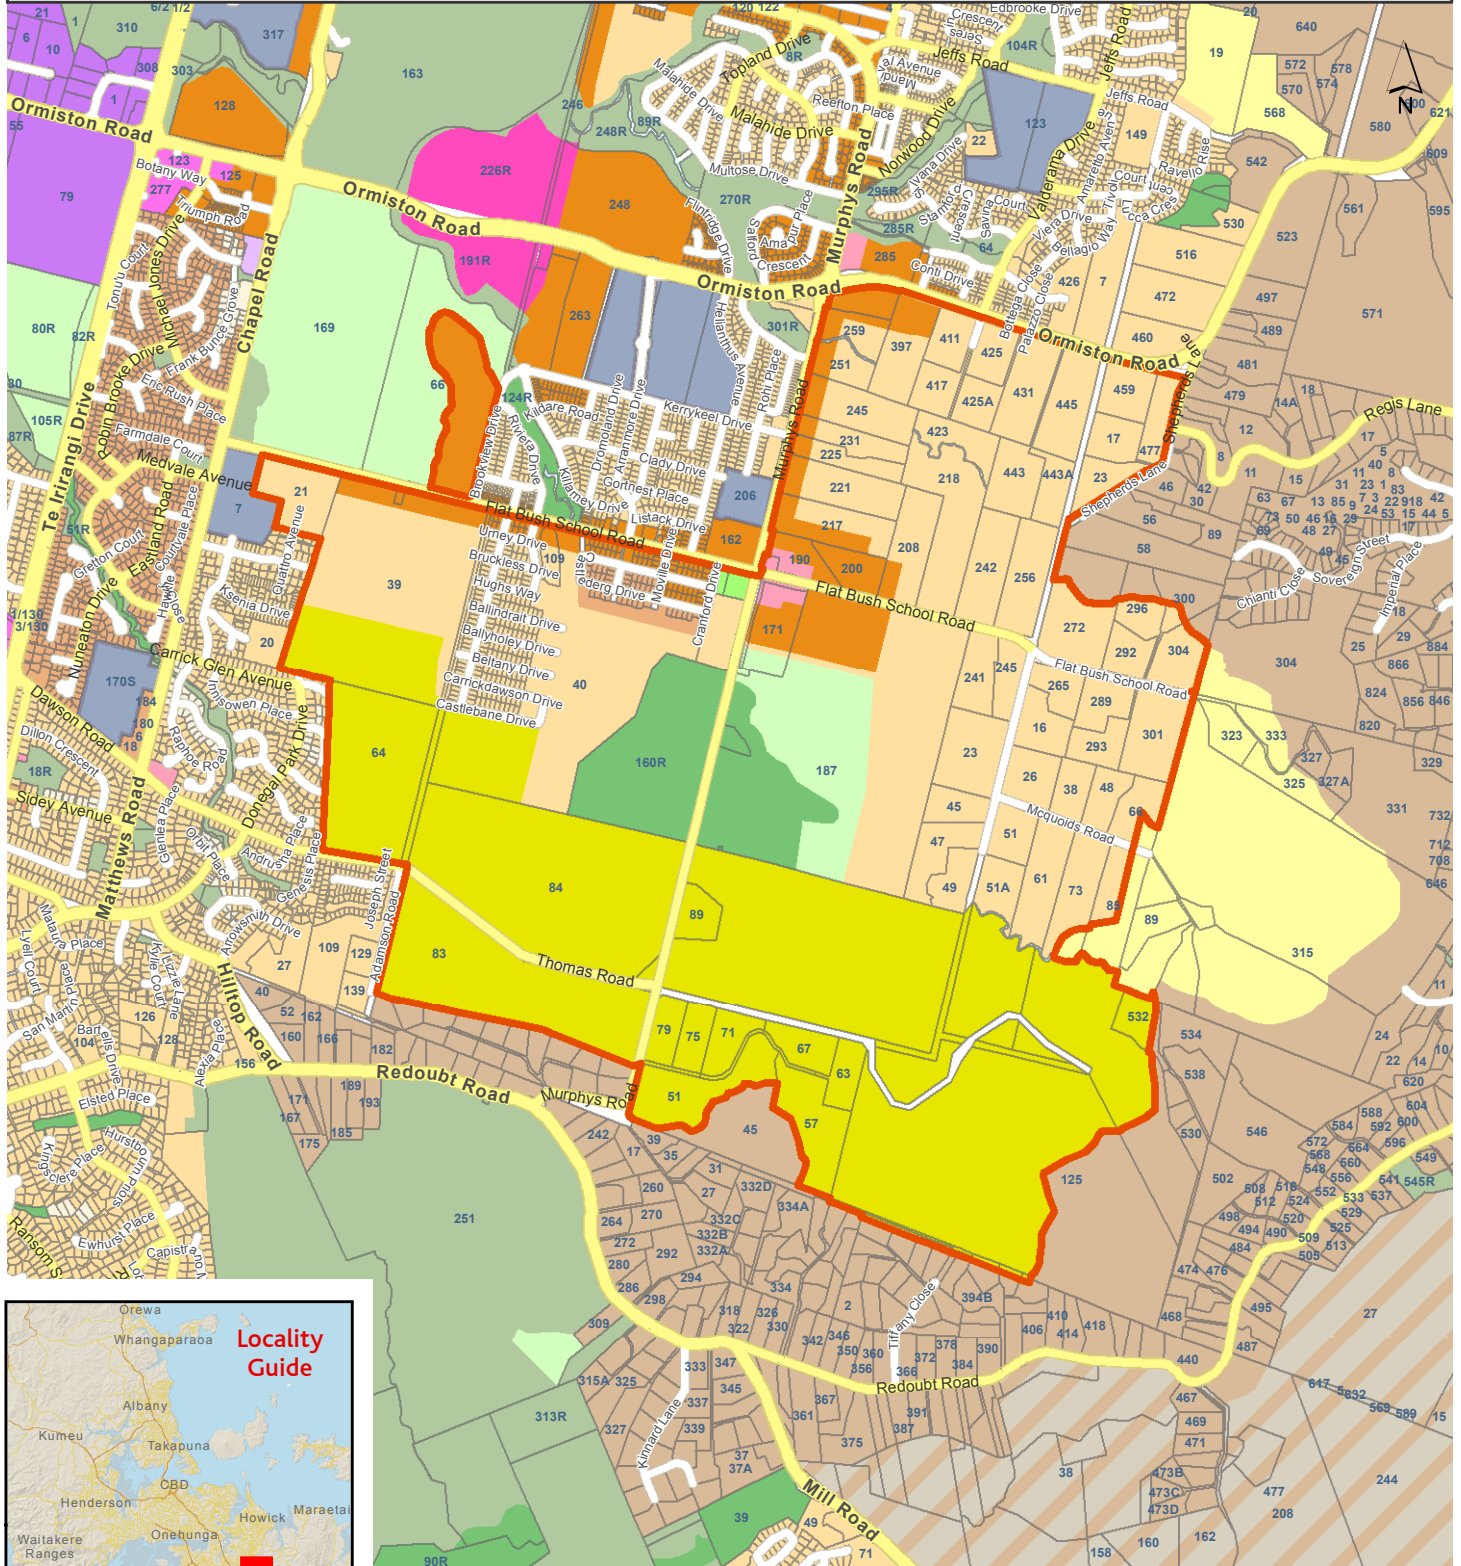

Special Housing Area Great North Road Strategic Area

0 150 300 m

Created Date: 06 May 2014
Scale @ A4 = 1:10,500

Special Housing Area (SHA)

Parcel Boundaries

Address label

Special Housing Area Otahuhu Coast Strategic Area

Special Housing Area Flat Bush Strategic Area

Special Housing Area Northcote Strategic Area

Special Housing Area Albany East Strategic Area

UNITARY PLAN ENVIRONMENT									
	Special Purpose		Green Infrastructure Corridor		General Business		Rural Production		Defence [rcp/dp]
	Large Lot		Rural and Coastal Settlement		Business Park		Public Open Space - Conservation		Ferry Terminal [rcp/dp]
	Single House		Neighbourhood Centre		Light Industry		Public Open Space - Informal Recreation		Minor Port [rcp/dp]
	Mixed Housing Suburban		Local Centre		Heavy Industry		Public Open Space - Sport and Active Recreation		Marina [rcp/dp]
	Mixed Housing Urban		Town Centre		Rural Conservation		Public Open Space - Community		Mooring [rcp]
	Terrace Housing and Apartment Buildings		Metropolitan Centre		Countryside Living		Public Open Space - Civic Spaces		General Coastal Marine [rcp]
	Future Urban		City Centre		Rural Coastal		Strategic Transport Corridor		Water [i]
			Mixed Use		Mixed Rural				Coastal Transition
									Hauraki Gulf Islands

<p>0 175 350</p> <p>Created Date: 06 May 2014 Scale @ A4 = 1:12,000</p>	<ul style="list-style-type: none"> Special Housing Area (SHA) Parcel Boundaries Address label 	<p>Auckland Council Te Kaitiaki o Te Tamaki Makaurau</p>
---------------------------------------------------------------------------------------	-----------------------------------------------------------------------------------------------------------------------------------	---------------------------------------------------------------------

Special Housing Area Takanini Strategic Area

Special Housing Area New Lynn Strategic Area