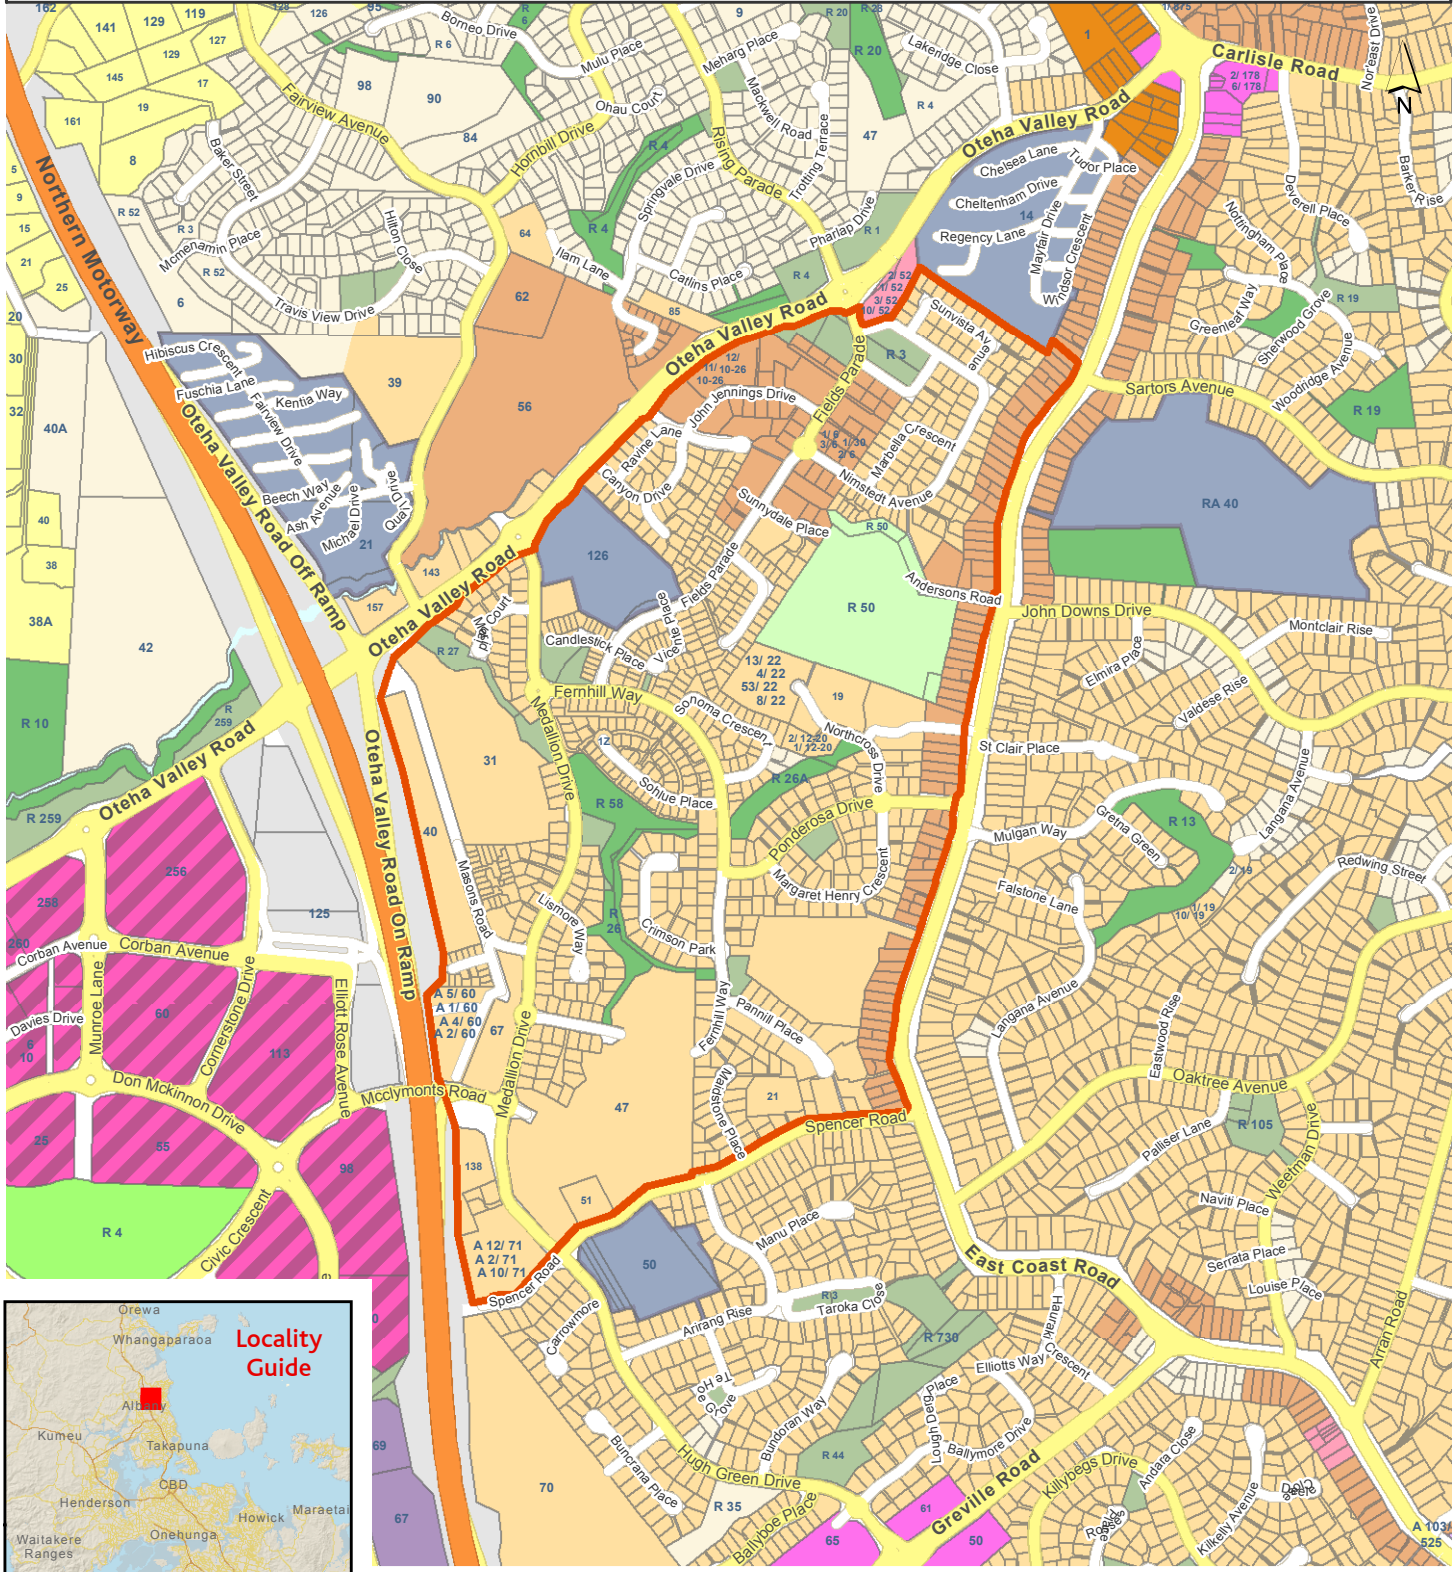

Special Housing Area Great North Road Strategic Area

0 150 300 m

Created Date: 06 May 2014
Scale @ A4 = 1:10,500

Special Housing Area (SHA)

Parcel Boundaries

Address label

Special Housing Area Otahuhu Coast Strategic Area

Special Housing Area Flat Bush Strategic Area

Special Housing Area Northcote Strategic Area

Special Housing Area Albany East Strategic Area

UNITARY PLAN ENVIRONMENT									
	Special Purpose		Green Infrastructure Corridor		General Business		Rural Production		Defence [rcp/dp]
	Large Lot		Rural and Coastal Settlement		Business Park		Public Open Space - Conservation		Ferry Terminal [rcp/dp]
	Single House		Neighbourhood Centre		Light Industry		Public Open Space - Informal Recreation		Minor Port [rcp/dp]
	Mixed Housing Suburban		Local Centre		Heavy Industry		Public Open Space - Sport and Active Recreation		Marina [rcp/dp]
	Mixed Housing Urban		Town Centre		Rural Conservation		Public Open Space - Community		Mooring [rcp]
	Terrace Housing and Apartment Buildings		Metropolitan Centre		Countryside Living		Public Open Space - Civic Spaces		General Coastal Marine [rcp]
	Future Urban		City Centre		Rural Coastal		Strategic Transport Corridor		Water [i]
			Mixed Use		Mixed Rural				Coastal Transition
									Hauraki Gulf Islands

<p>0 175 350</p> <p>Created Date: 06 May 2014 Scale @ A4 = 1:12,000</p>	<ul style="list-style-type: none"> Special Housing Area (SHA) Parcel Boundaries Address label 	<p>Auckland Council Te Kaitiaki o Te Tamaki Makaurau</p>
---------------------------------------------------------------------------------------	-----------------------------------------------------------------------------------------------------------------------------------	---------------------------------------------------------------------

Special Housing Area Takanini Strategic Area

Special Housing Area New Lynn Strategic Area