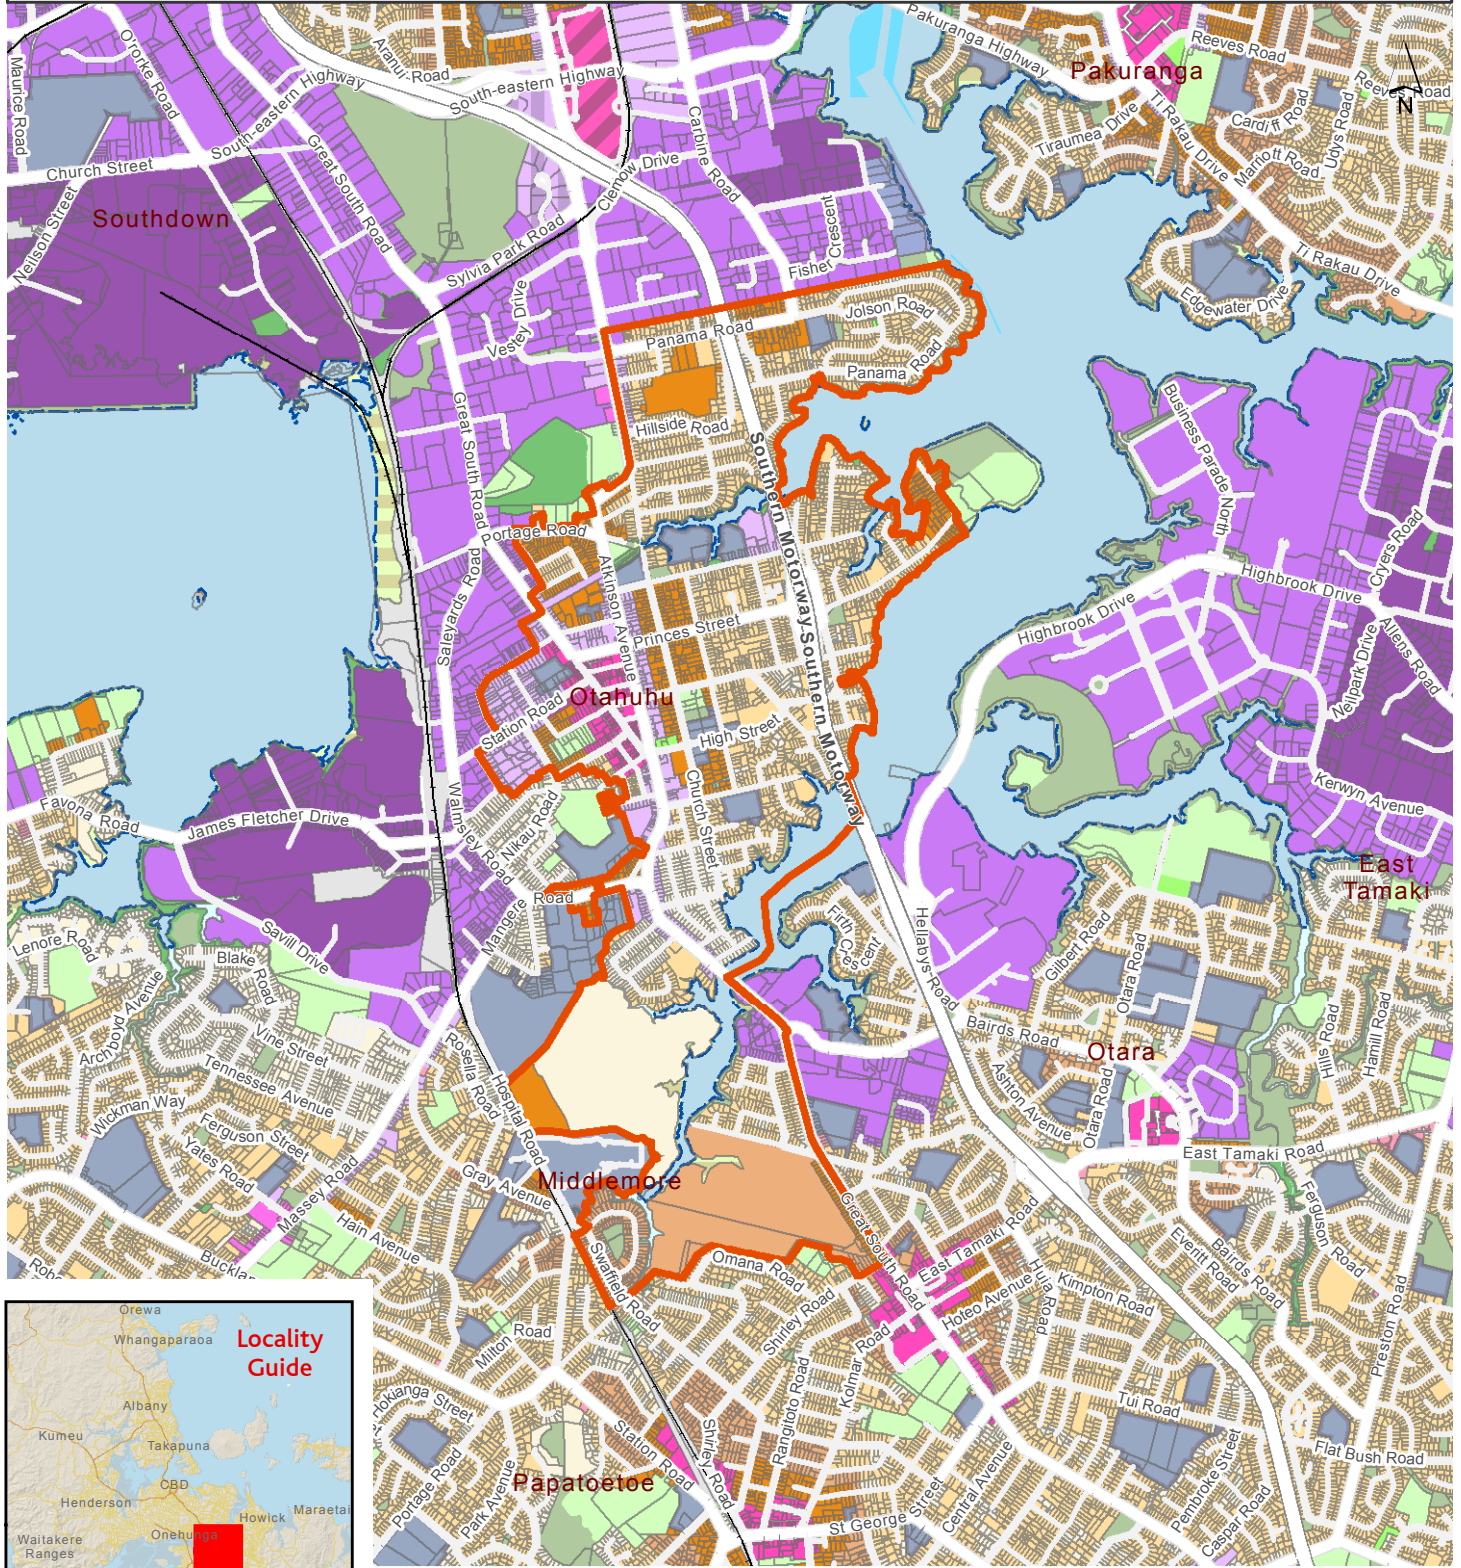

Special Housing Area Great North Road Strategic Area

0 150 300 m

Created Date: 06 May 2014
Scale @ A4 = 1:10,500

Special Housing Area (SHA)

Parcel Boundaries

Address label

Special Housing Area Otahuhu Coast Strategic Area

Special Housing Area Flat Bush Strategic Area

Special Housing Area Northcote Strategic Area

Special Housing Area Albany East Strategic Area

UNITARY PLAN ENVIRONMENT									
	Special Purpose		Green Infrastructure Corridor		General Business		Rural Production		Defence [rcp/dp]
	Large Lot		Rural and Coastal Settlement		Business Park		Public Open Space - Conservation		Ferry Terminal [rcp/dp]
	Single House		Neighbourhood Centre		Light Industry		Public Open Space - Informal Recreation		Minor Port [rcp/dp]
	Mixed Housing Suburban		Local Centre		Heavy Industry		Public Open Space - Sport and Active Recreation		Marina [rcp/dp]
	Mixed Housing Urban		Town Centre		Rural Conservation		Public Open Space - Community		Mooring [rcp]
	Terrace Housing and Apartment Buildings		Metropolitan Centre		Countryside Living		Public Open Space - Civic Spaces		General Coastal Marine [rcp]
	Future Urban		City Centre		Rural Coastal		Strategic Transport Corridor		Water [i]
			Mixed Use		Mixed Rural				Coastal Transition
									Hauraki Gulf Islands

<p>0 175 350</p> <p>Created Date: 06 May 2014 Scale @ A4 = 1:12,000</p>	<ul style="list-style-type: none"> Special Housing Area (SHA) Parcel Boundaries Address label 	<p>Auckland Council Te Kaitiaki o Te Tamaki Makaurau</p>
---------------------------------------------------------------------------------------	-----------------------------------------------------------------------------------------------------------------------------------	---------------------------------------------------------------------