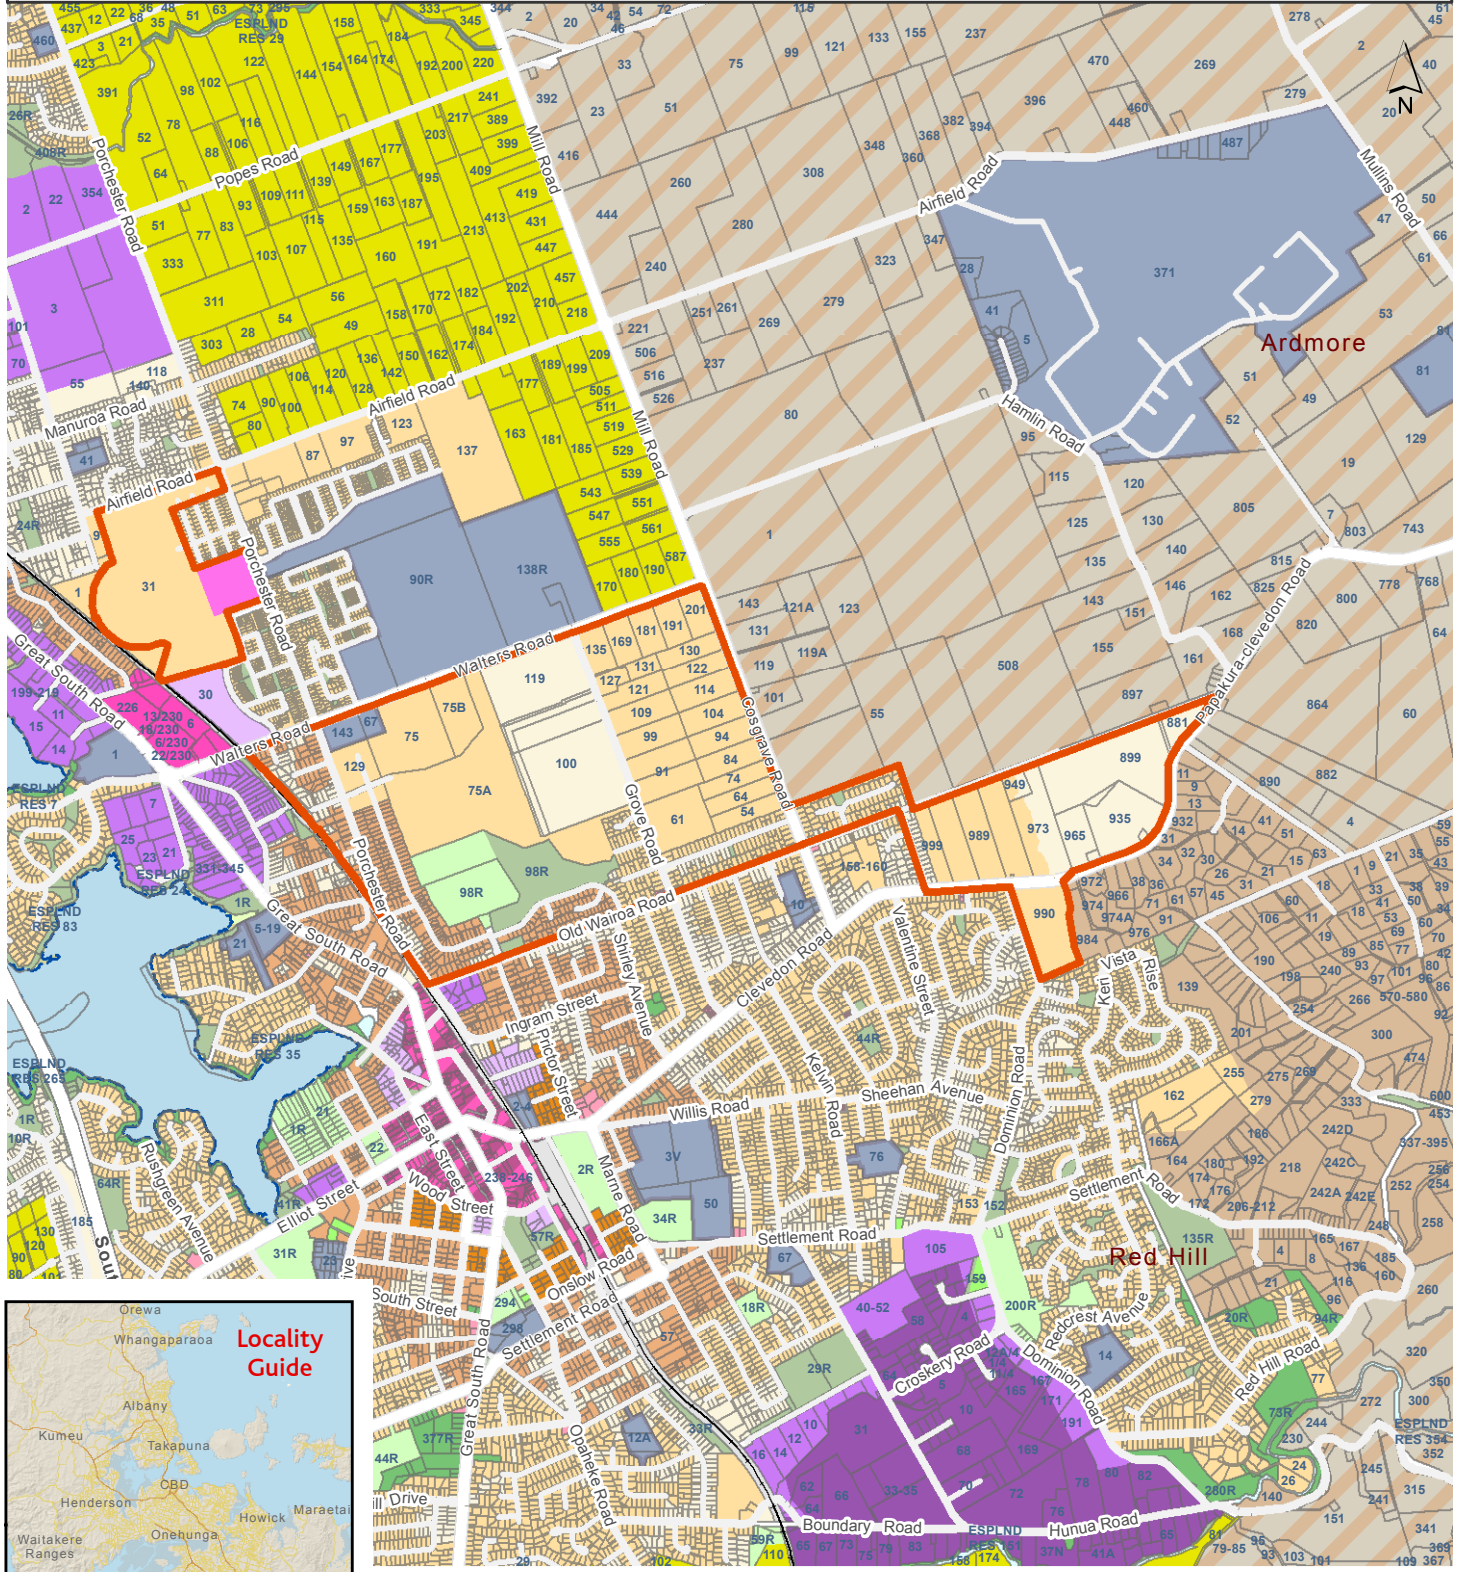

Special Housing Area Great North Road Strategic Area

0 150 300 m

Created Date: 06 May 2014
Scale @ A4 = 1:10,500

Special Housing Area (SHA)

Parcel Boundaries

Address label

Special Housing Area Otahuhu Coast Strategic Area

Special Housing Area Flat Bush Strategic Area

Special Housing Area Northcote Strategic Area

Special Housing Area Albany East Strategic Area

UNITARY PLAN ENVIRONMENT									
	Special Purpose		Green Infrastructure Corridor		General Business		Rural Production		Defence [rcp/dp]
	Large Lot		Rural and Coastal Settlement		Business Park		Public Open Space - Conservation		Ferry Terminal [rcp/dp]
	Single House		Neighbourhood Centre		Light Industry		Public Open Space - Informal Recreation		Minor Port [rcp/dp]
	Mixed Housing Suburban		Local Centre		Heavy Industry		Public Open Space - Sport and Active Recreation		Marina [rcp/dp]
	Mixed Housing Urban		Town Centre		Rural Conservation		Public Open Space - Community		Mooring [rcp]
	Terrace Housing and Apartment Buildings		Metropolitan Centre		Countryside Living		Public Open Space - Civic Spaces		General Coastal Marine [rcp]
	Future Urban		City Centre		Rural Coastal		Strategic Transport Corridor		Water [i]
			Mixed Use		Mixed Rural				Coastal Transition
									Hauraki Gulf Islands

<p>0 175 350</p> <p>Created Date: 06 May 2014 Scale @ A4 = 1:12,000</p>	<ul style="list-style-type: none"> Special Housing Area (SHA) Parcel Boundaries Address label 	<p>Auckland Council Te Kaitiaki o Te Tamaki Makaurau</p>
---------------------------------------------------------------------------------------	-----------------------------------------------------------------------------------------------------------------------------------	---------------------------------------------------------------------

Special Housing Area Takanini Strategic Area

Special Housing Area New Lynn Strategic Area