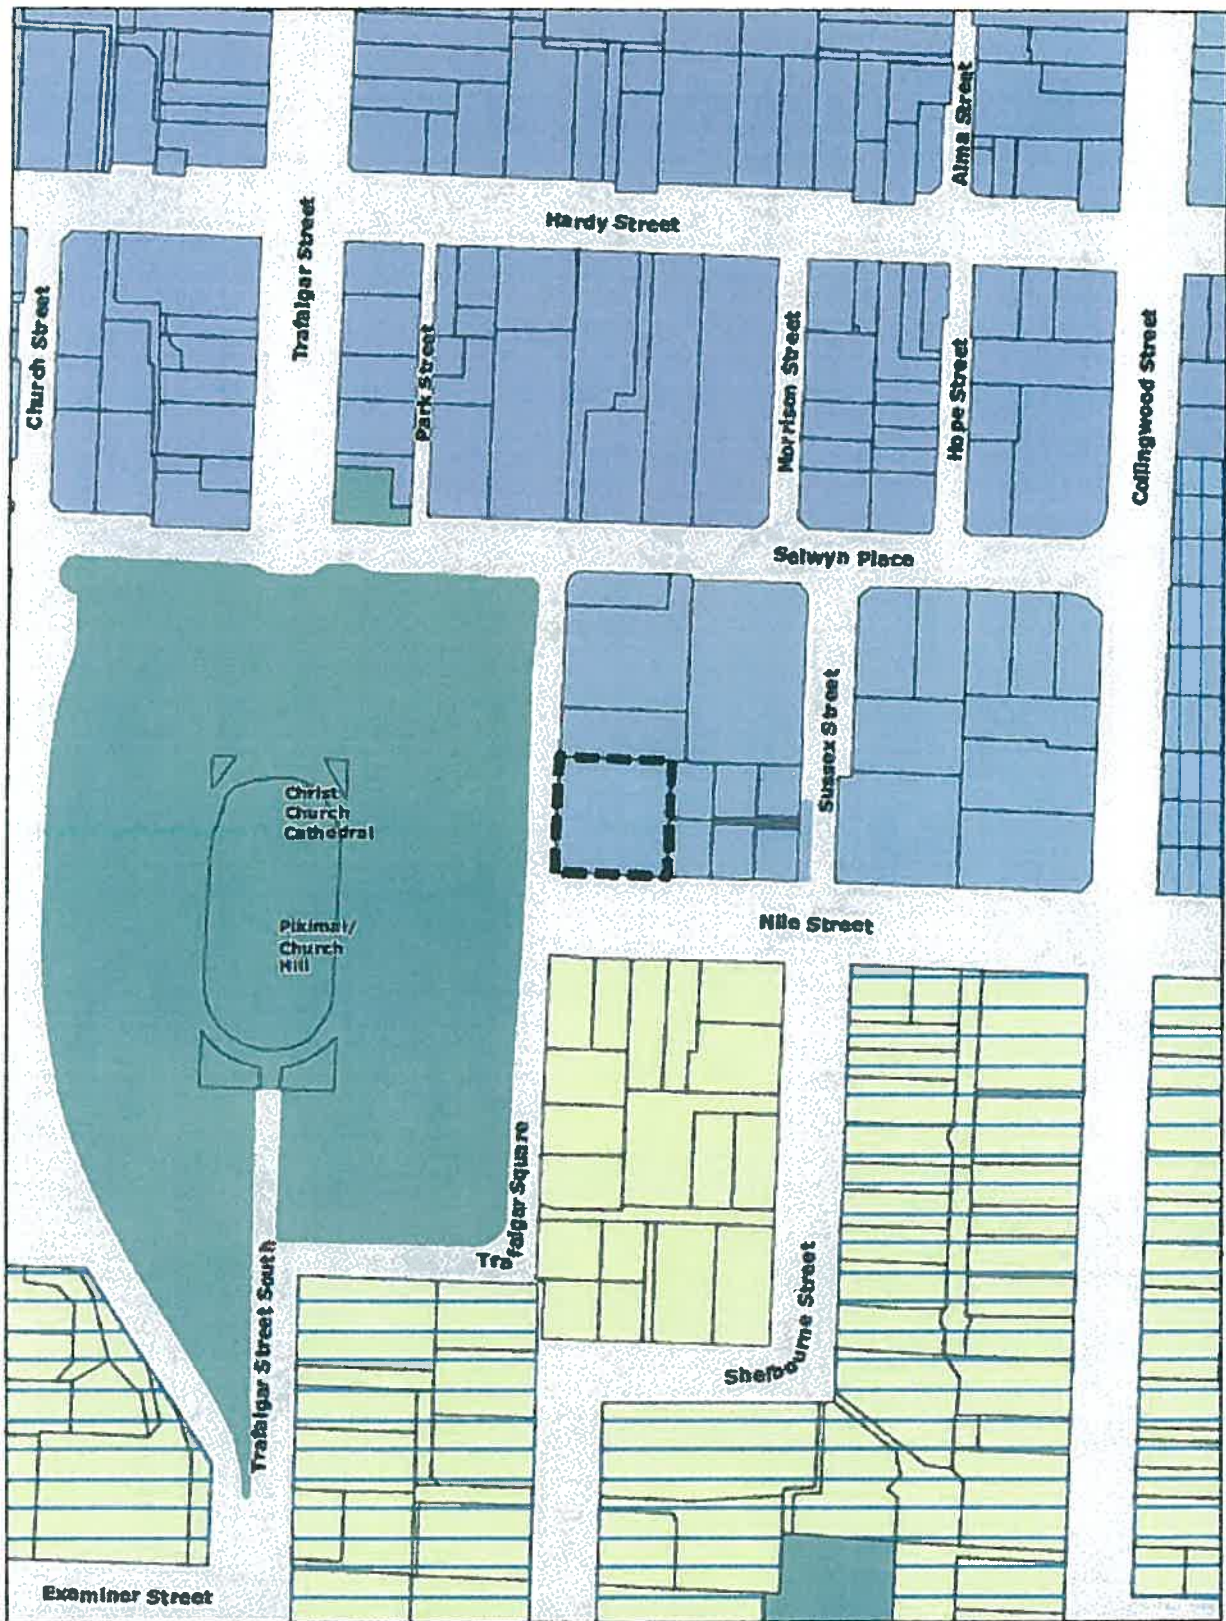

 N
January 2016

Ocean Lodge
Special Housing Area

Legend

-  Special Housing Area
-  Residential
-  Suburban Commercial
-  Open Space Recreation

January 2016

**Betts Carpark
Special Housing Area**

Legend

- Special Housing Area
- Inner City - Intense Development
- Inner City - Centre
- Inner City - Fringe
- Residential
- Residential - Lower Density
- Open Space Recreation