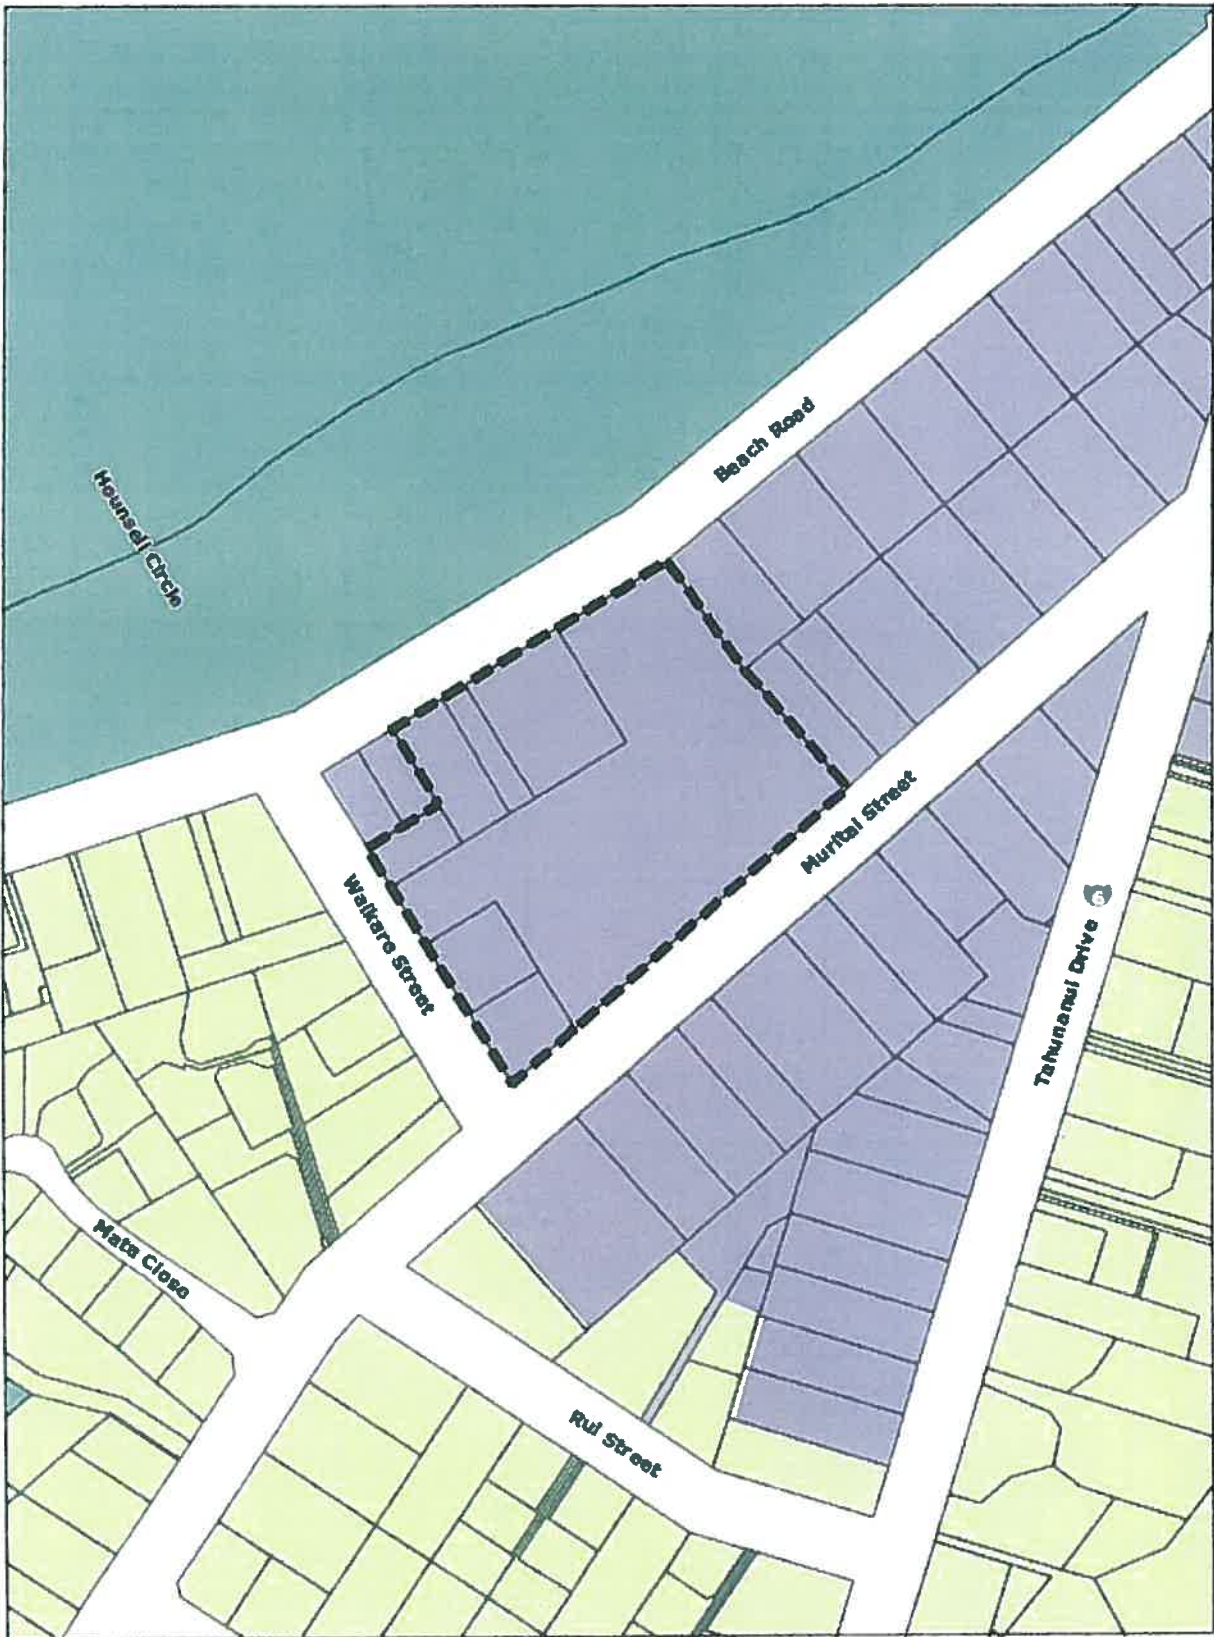

Ocean Lodge
Special Housing Area

Legend

- Special Housing Area
- Residential
- Suburban Commercial
- Open Space Recreation

January 2016