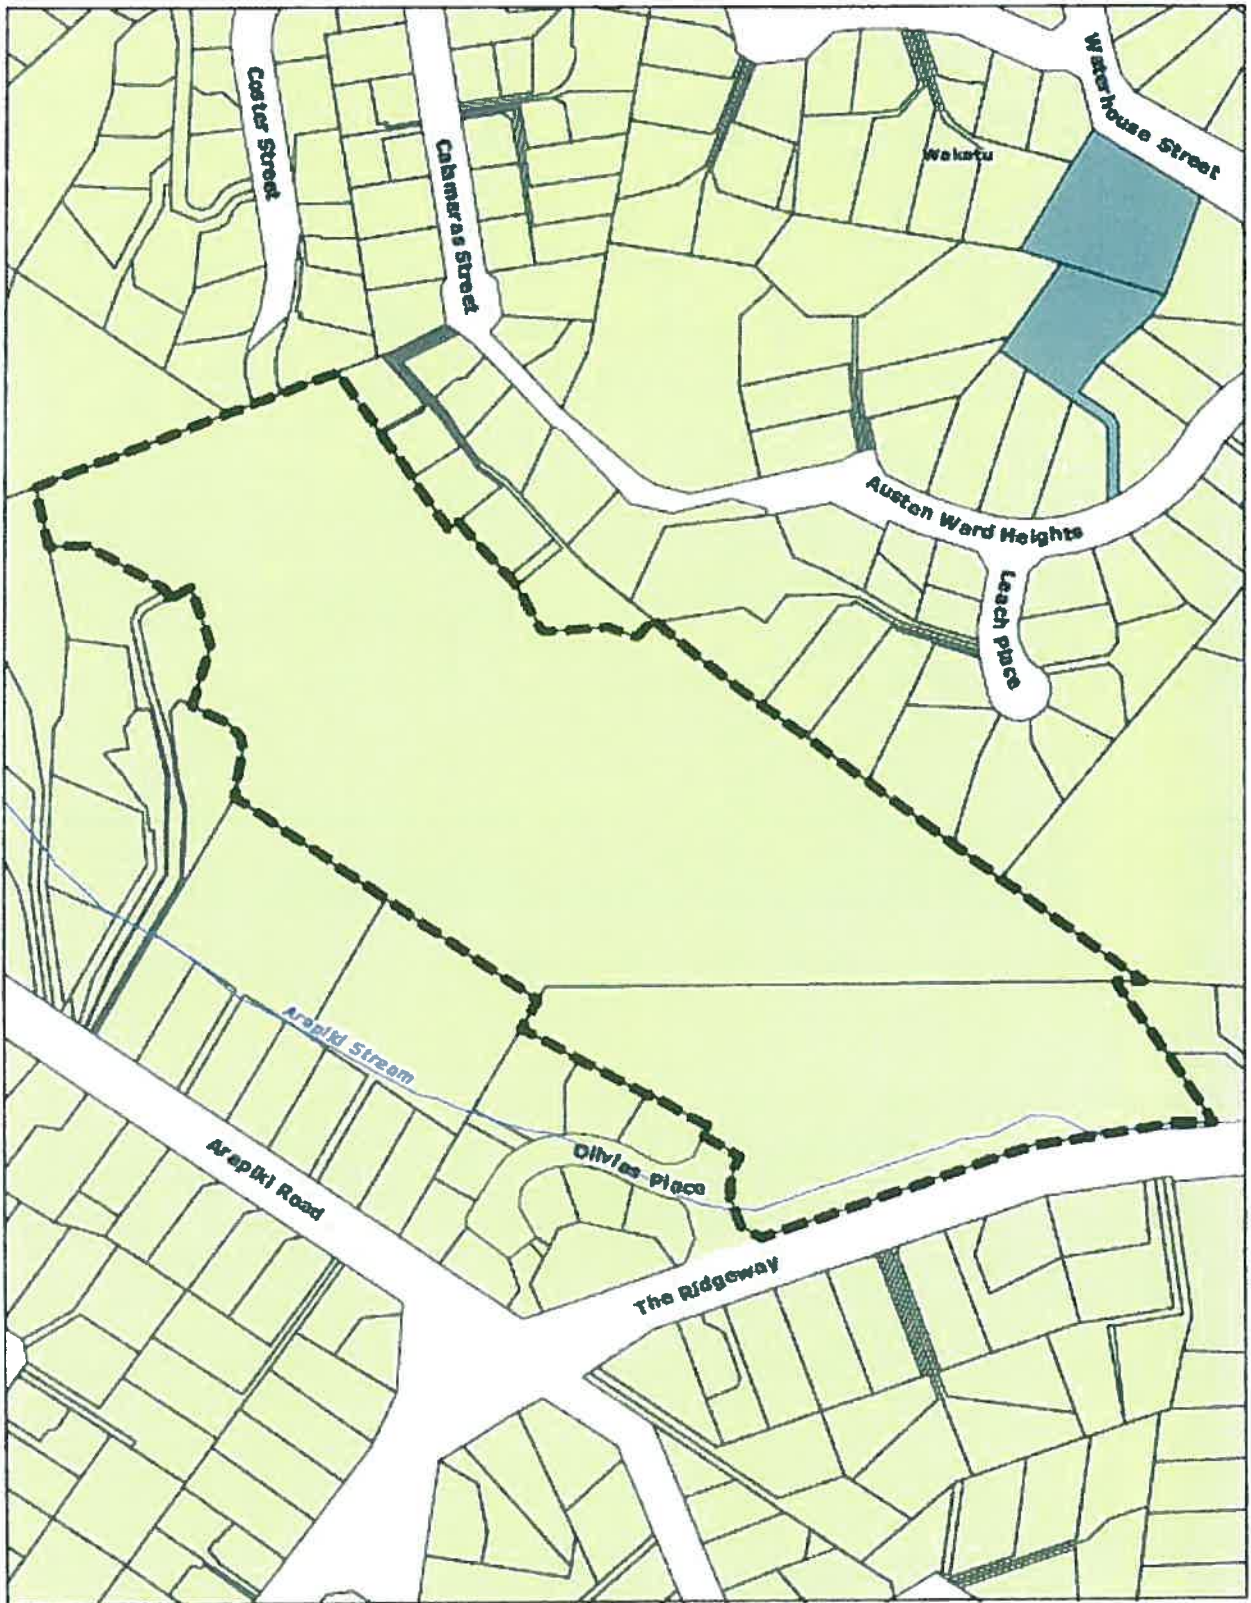

Three Ridges
Special Housing Area

Legend

Scale 1:2,500

January 2016