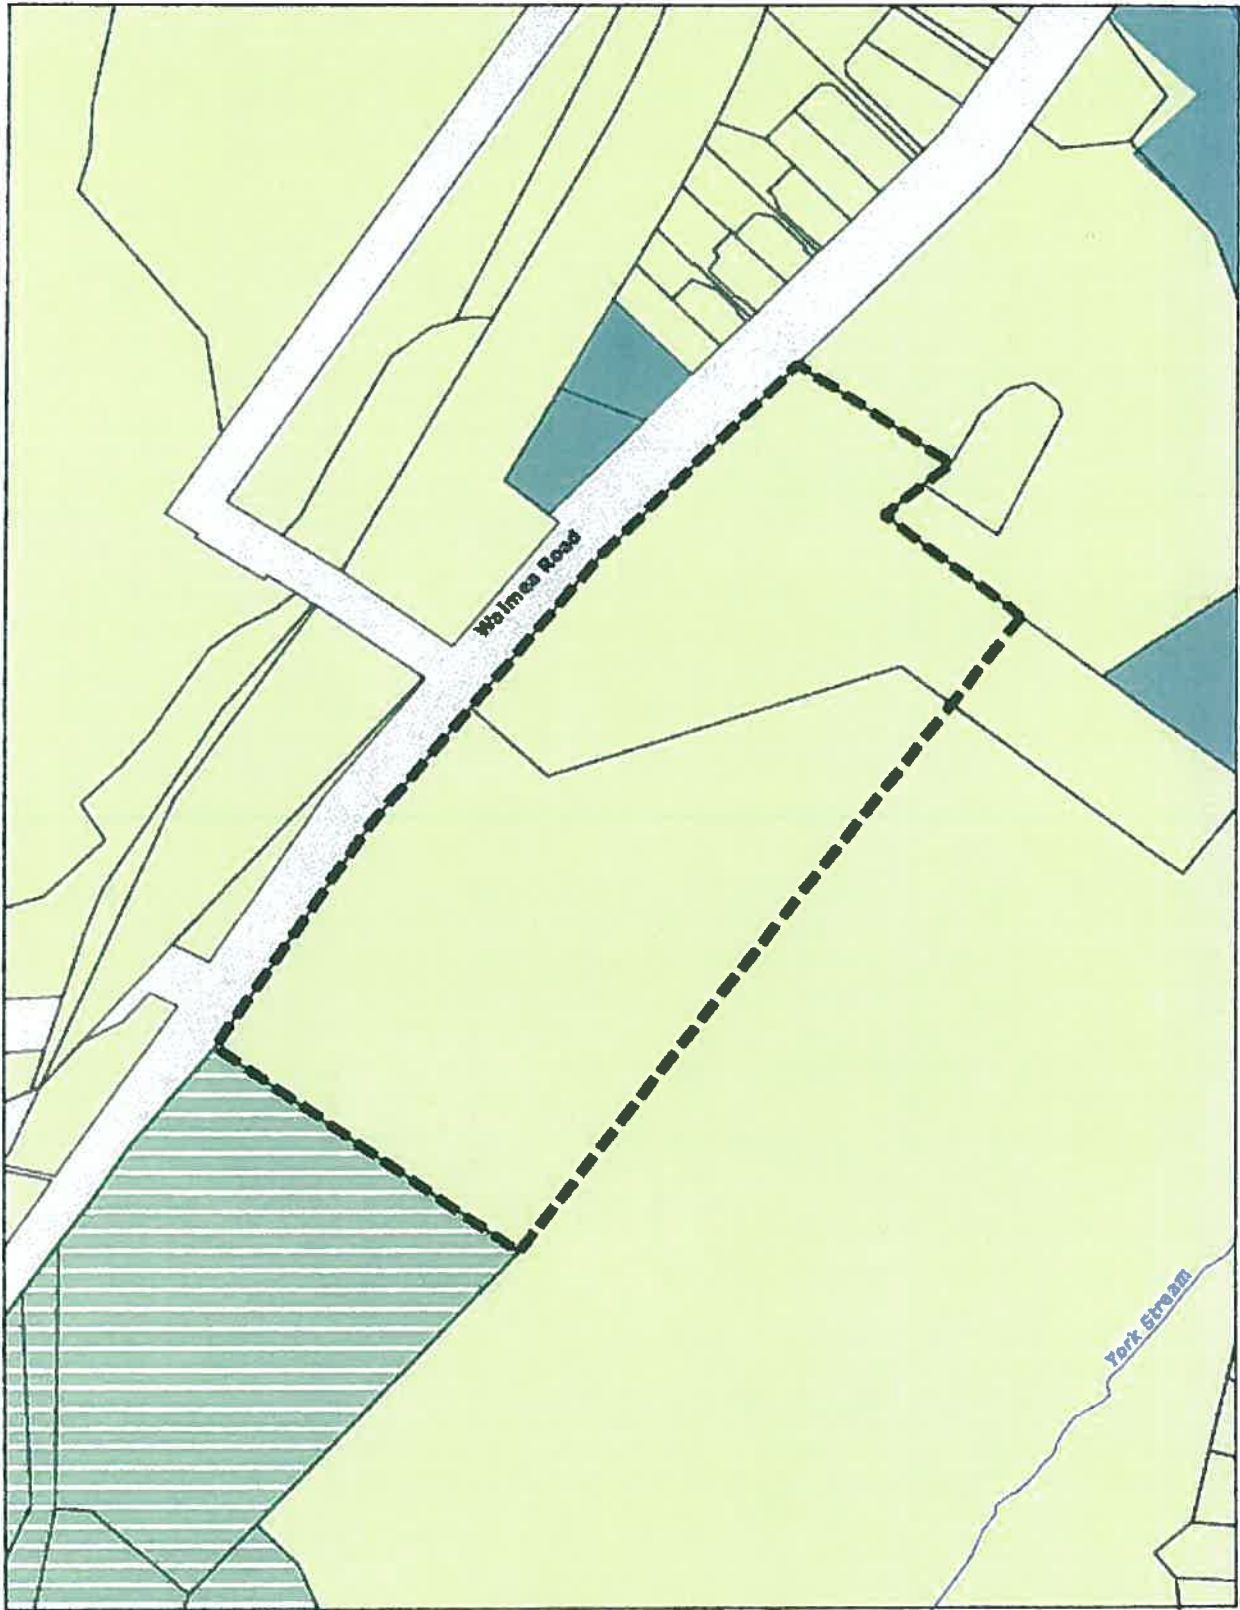

Toi Toi
Special Housing Area

Special Housing Area

Residential

0 25 50 75 100
m

Residential - Lower Density

Open Space Recreation

Scale 1:4,410

January 2016

Bishopdale Pottery
Special Housing Area

 Nelson City Council
te kaitiaki o whakatū

Legend

 Special Housing Area	 Rural - LD Small Holdings Area
 Residential	 Open Space Recreation

0 25 50 75 100 m Scale 1:2,500