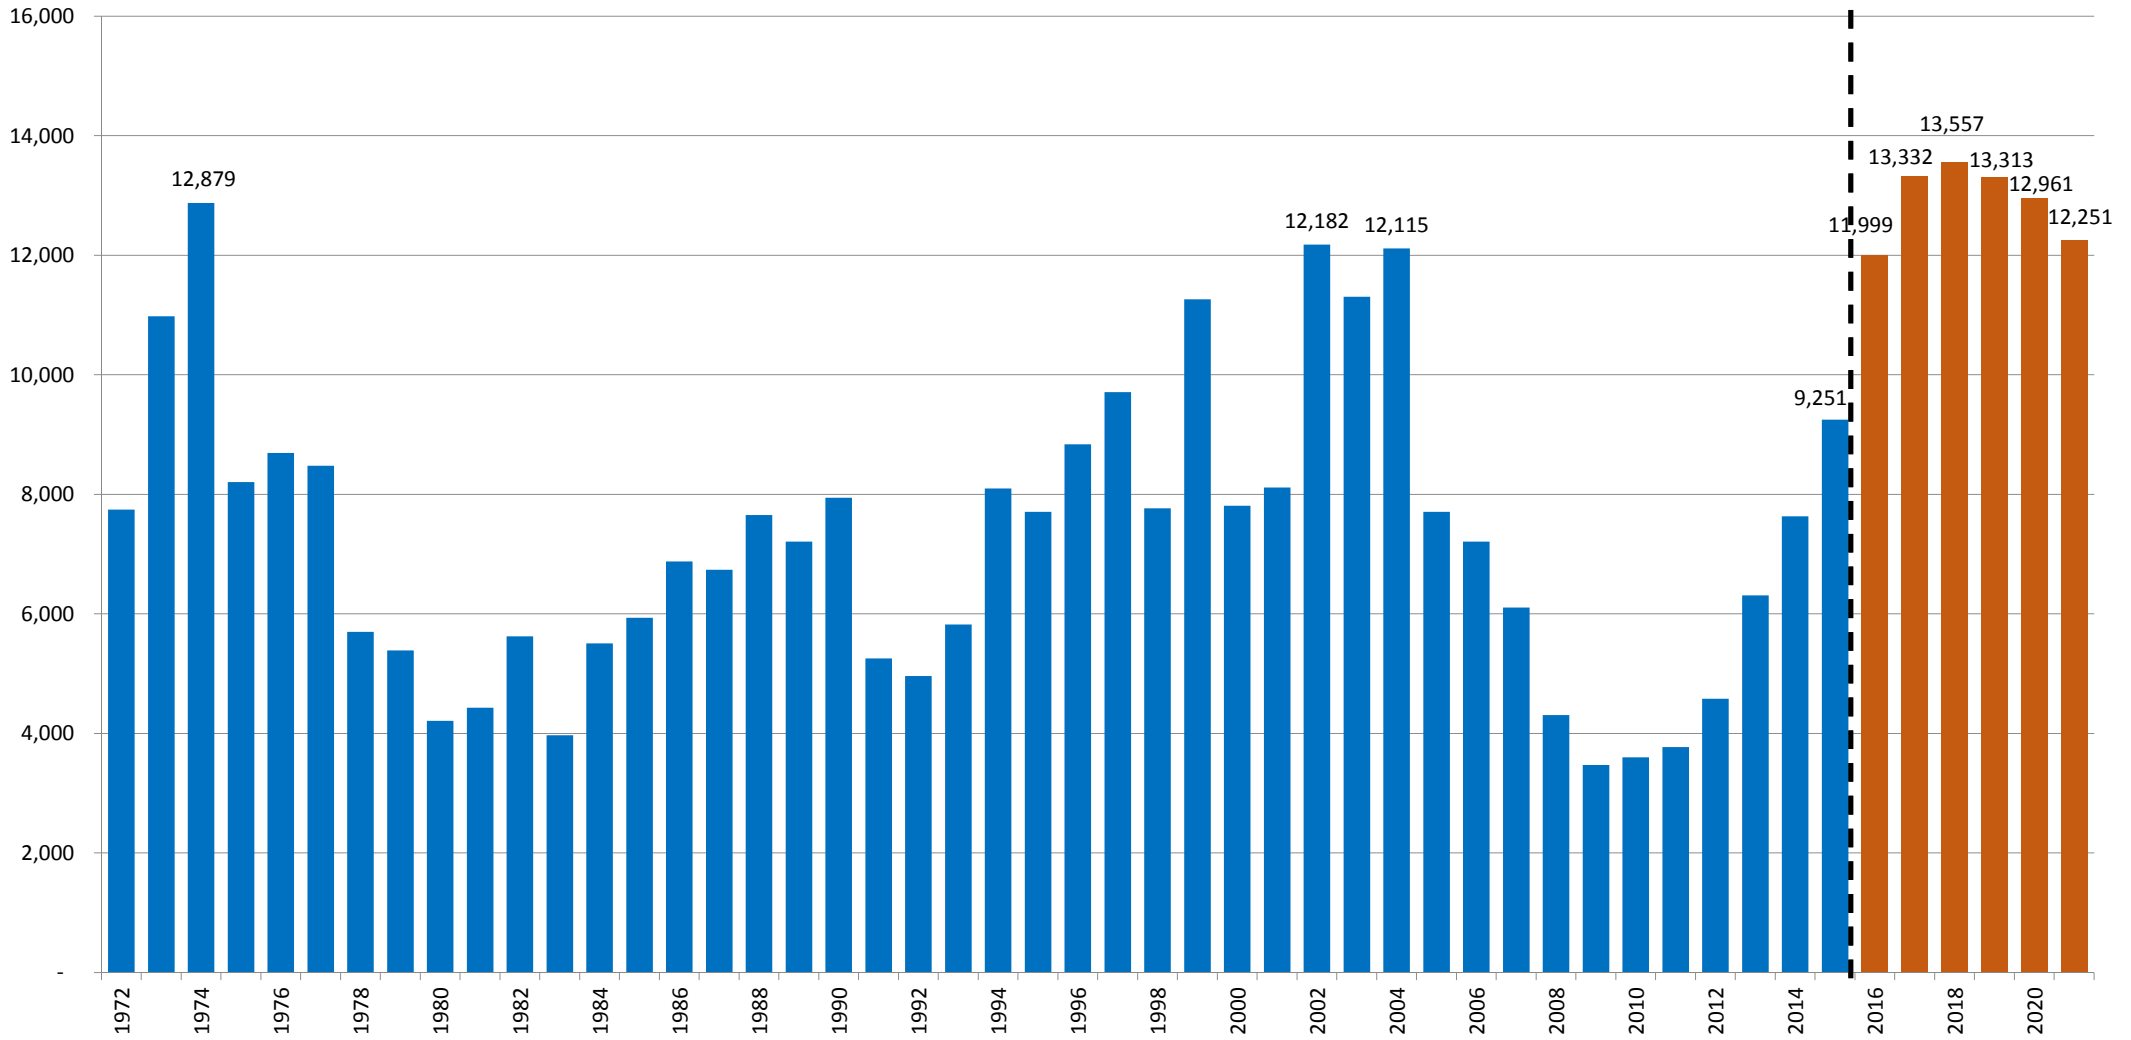

## Auckland New Home Construction: Historical and Projected

Source: 1970-1979 data *Building and Construction Statistics 1977-79*. 1980-2015 data Statistics New Zealand. 2016-2021 data National Construction Pipeline Report.