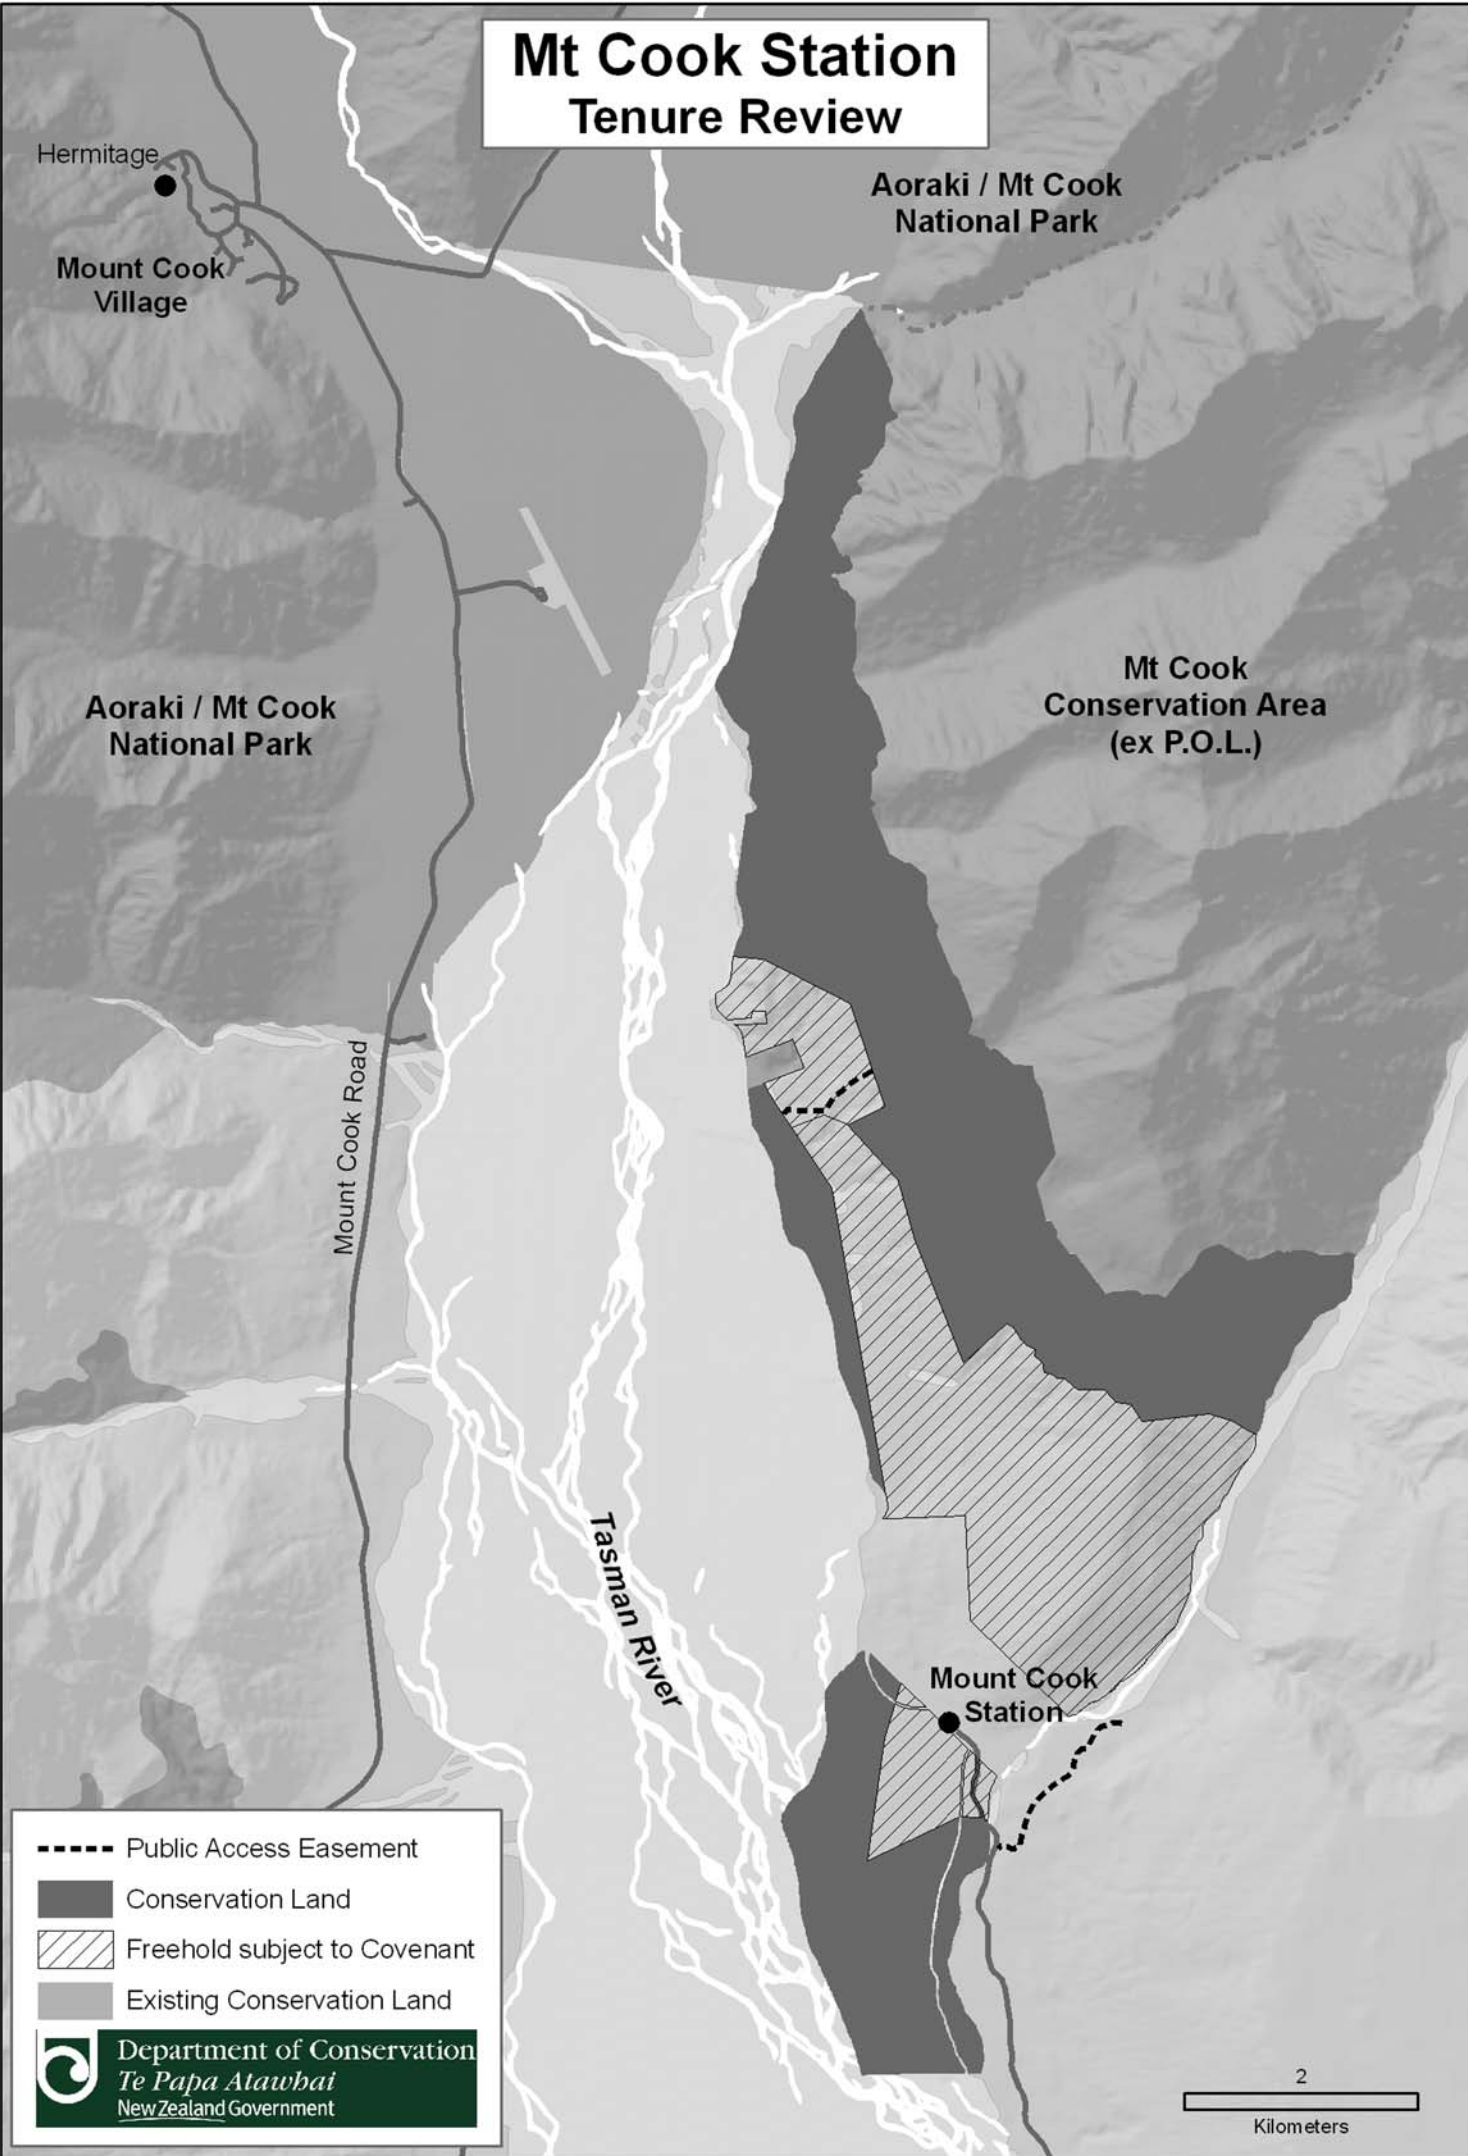

Mt Cook Station Tenure Review

- Public Access Easement
- Conservation Land
- ▨ Freehold subject to Covenant
- Existing Conservation Land

 Department of Conservation
Te Papa Atawhai
New Zealand Government

2
Kilometers